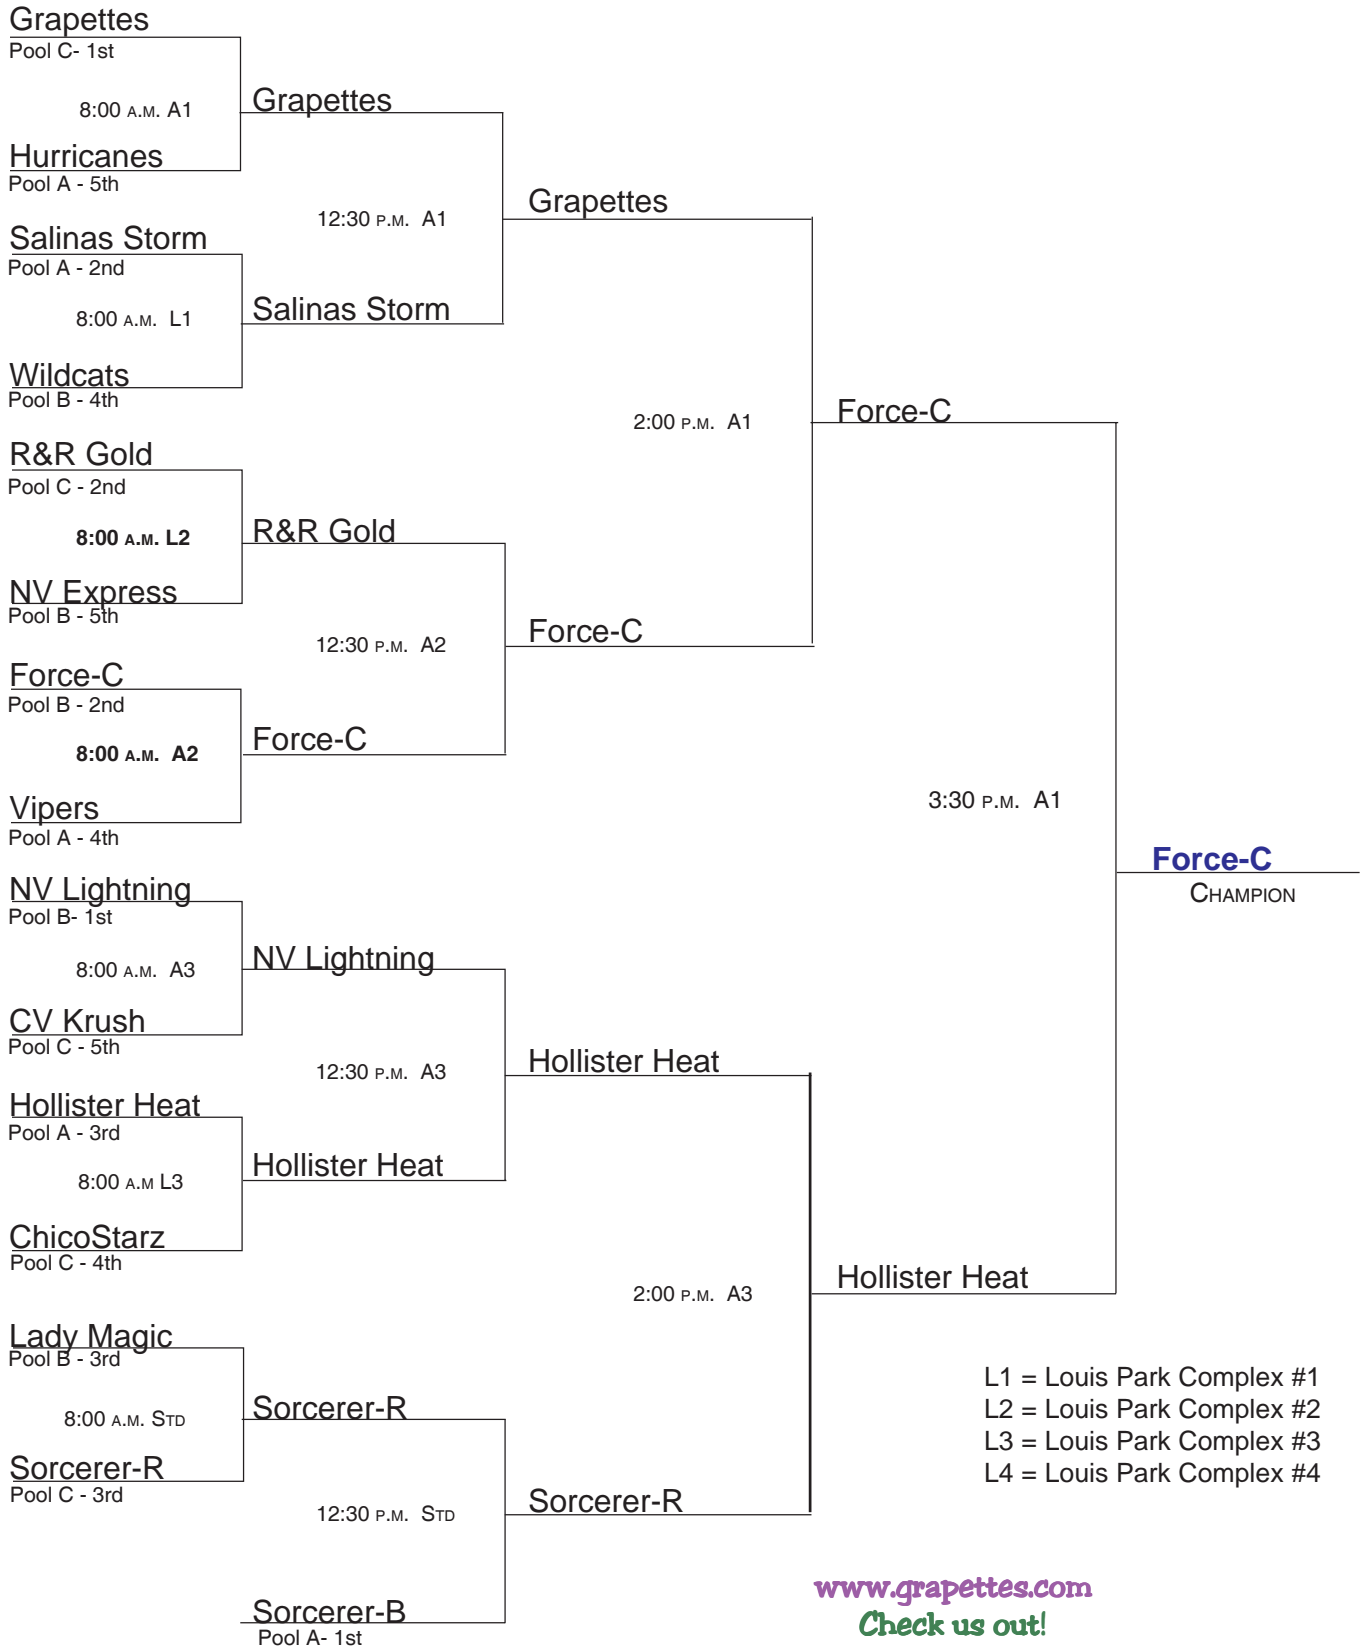

CALIFORNIA GRAPETTES

16U & Under - July 8 & 9, 2006

Games Played at Arnaiz Park and
Regional Sports Complex, Stockton
All Teams Advance to Single Elimination
Of Teams: **15** Format: Pool Play

Teams: **Pool A**

1. Sorcerer-B
2. Hurricanes
3. Oakland Vipers
4. Hollister Heat
5. Salinas Storm

Pool B

6. Lady Magic
7. NV Express
8. Salinas Wildcats
9. Force-C
10. NV Lightning

Pool C

11. R&R Gold
12. CV Krush
13. Grapettes-GB
14. Sorcerer-R
15. Chico Starz

Pool C Team	Schedule	Points	RA	RS	Total
11	Sat 8:00 a.m. R4 11-12 11:00 a.m. R4 11-13 12:30 p.m. R4 11-15	10,5,10	0,0,2	4,0,4	25
12	Sat 8:00 a.m. R4 12-11 2:00 p.m. R4 12-14 3:30 p.m. R4 12-13	0,0,0	4,6,1	0,5,0	0
13	Sat 9:30 a.m. R4 13-14 11:00 a.m. R4 13-11 3:30 p.m. R4 13-12	10,5,10	1,0,0	2,0,1	25
14	Sat 9:30 a.m. R4 14-13 2:00 p.m. R4 14-12 5:00 p.m. R3 14-15	0,10,10	2,5,1	1,6,11	20
15	Sat 12:30 p.m. R4 15-11 5:00 p.m. R3 15-14 6:30 p.m. R3 15-13	0,0,0	4,1,5	2,11,1	0

R1 = Regional Sports Complex #1
R2 = Regional Sports Complex #2
R3 = Regional Sports Complex #3
R4 = Regional Sports Complex #4

www.grapettes.com
Check us out!

CALIFORNIA GRAPETTES

16U & Under
July 8 & 9, 2006

www.grapettes.com
Check us out!