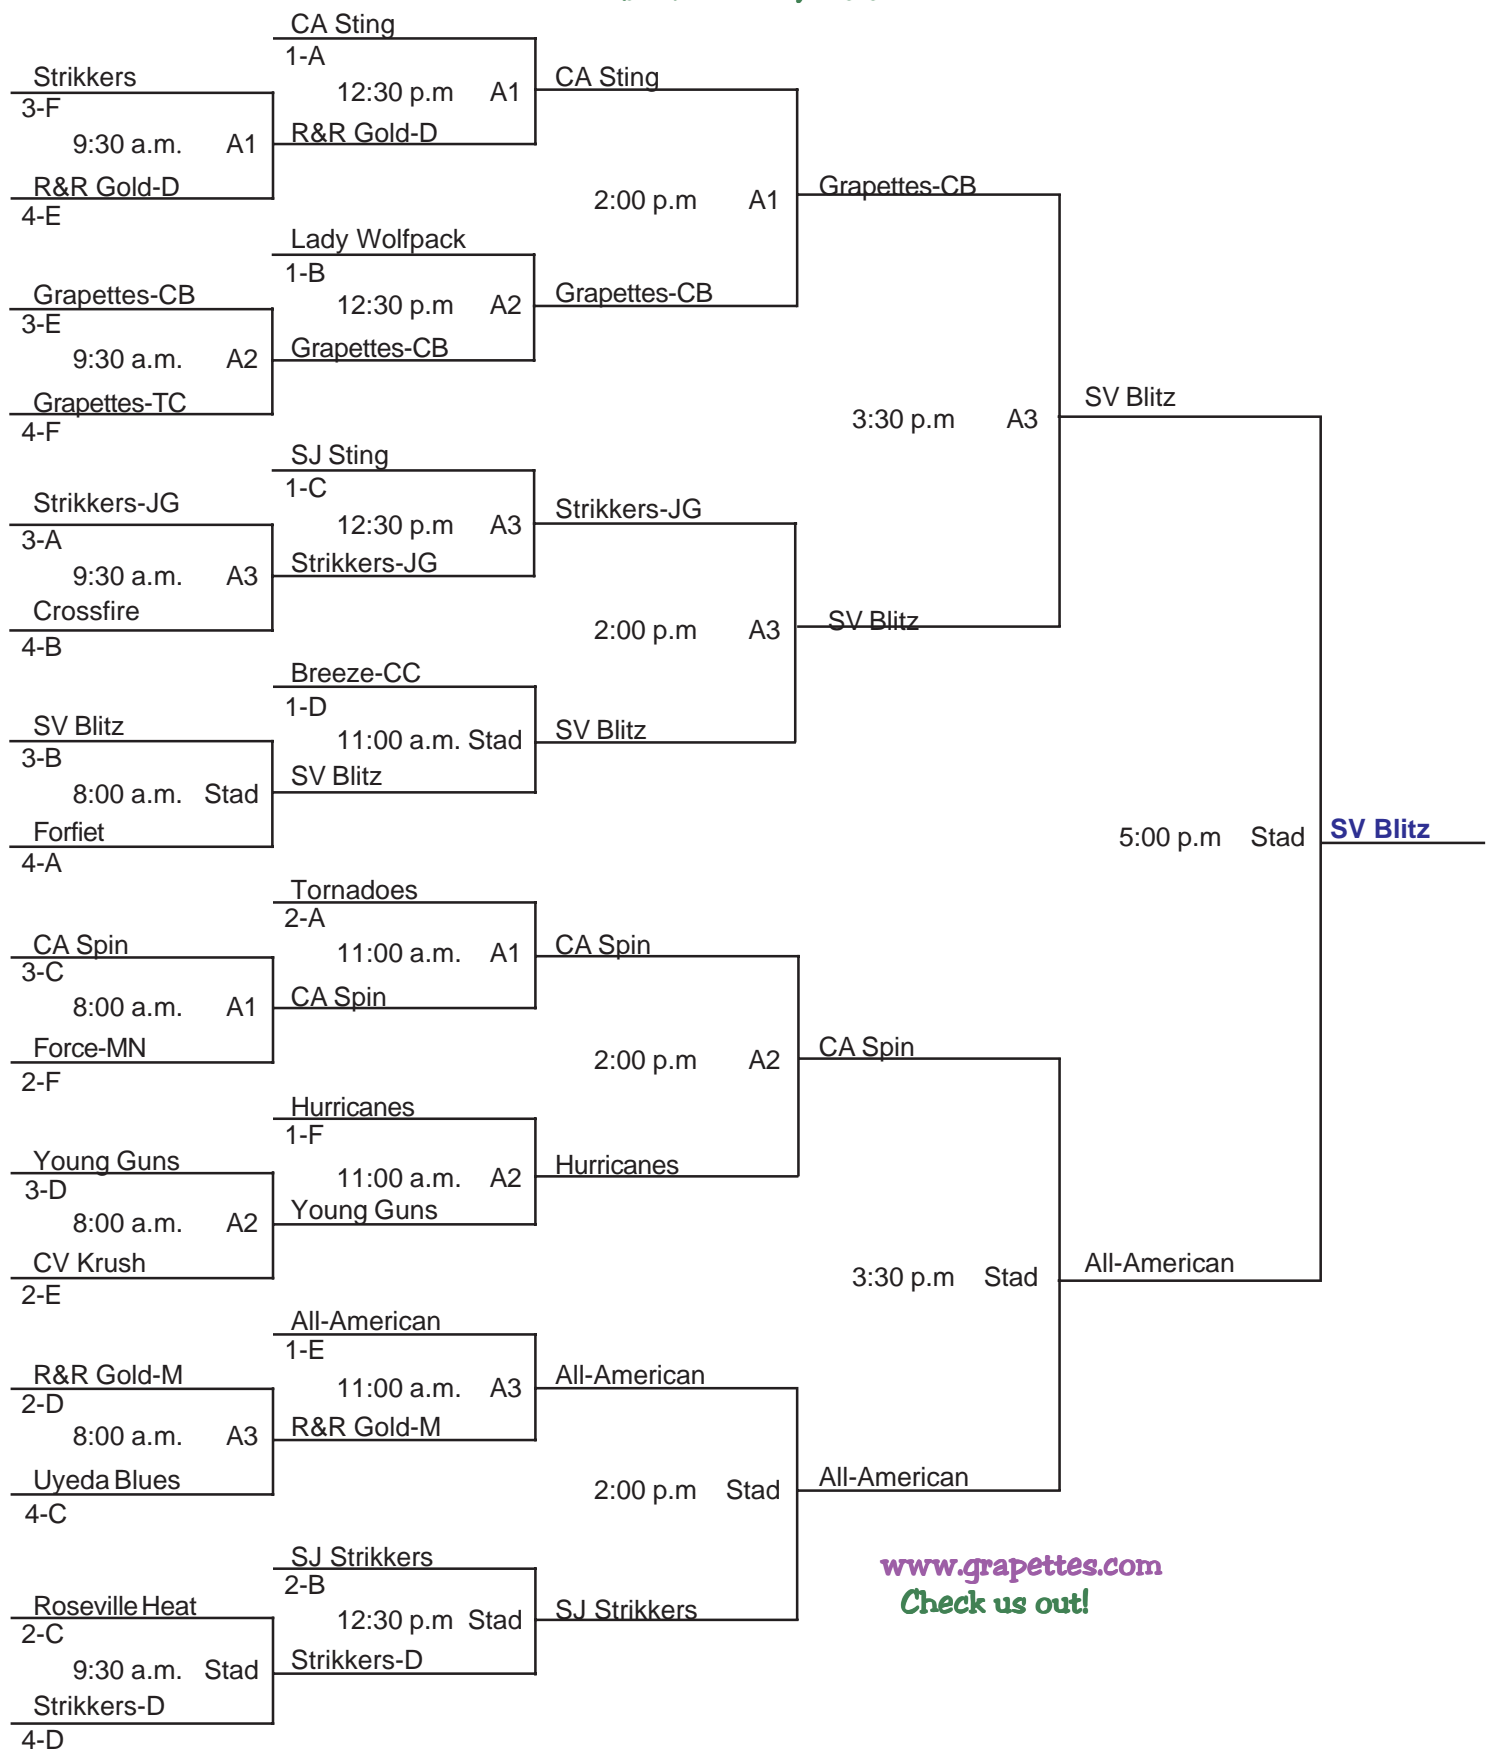

CALIFORNIA GRAPETTES

18 & Under Division - June 3 & 4, 2006
All Games Played at Arnaiz Sports Complex, Stockton
All Teams Advance to Single Elimination
Of Teams: **24** Format: Pool Play

Teams: **Pool D**
83. Breeze-CC
84. R&R Gold-M
85. Young Guns
86. SJ Strikers-D

Pool E
87. Grapettes-CB
88. R&R Gold-D
89. CV Krush
90. All-American Sports

Pool F
91. Force-MM
92. Hurricanes
93. Strikers
94. Grapettes-TC

Pool D Team	Schedule			Points	RA	RS	Total	
83	Sat	8:00 a.m. A3 83-84	11:00 a.m. A3 83-85	12:30 p.m. A3 83-86	10,10,0	2,0,1	3,9,0	20
84	Sat	8:00 a.m. A3 84-83	9:30 a.m. A3 84-86	2:00 p.m. A3 84-85	0,10,10	3,2,1	2,5,11	20
85	Sat	11:00 a.m. A3 85-83	2:00 p.m. A3 85-84	5:00 p.m. A3 85-86	0,0,10	9,11,1	0,1,2	10
86	Sat	9:30 a.m. A3 86-84	12:30 p.m. A3 86-83	5:00 p.m. A3 86-85	0,10,0	5,0,2	2,1,1	10

Pool E Team	Schedule			Points	RA	RS	Total	
87	Sat	8:00 a.m. Stad 87-88	11:00 a.m. Stad 87-90	12:30 p.m. Stad 87-89	5,0,0	2,5,2	2,4,1	5
88	Sat	8:00 a.m. Stad 88-87	9:30 a.m. Stad 88-90	2:00 p.m. Stad 88-89	5,0,0	2,7,5	2,1,3	5
89	Sat	12:30 p.m. Stad 89-87	2:00 p.m. Stad 89-88	5:00 p.m. Stad 89-90	10,10,0	1,3,6	2,5,2	20
90	Sat	9:30 a.m. Stad 90-88	11:00 a.m. Stad 90-87	5:00 p.m. Stad 90-89	10,10,10	1,1,2	7,7,6	30

Pool F Team	Schedule			Points	RA	RS	Total	
91	Sat	3:30 p.m. A3 91-92	6:30 p.m. A3 91-94	8:00 p.m. A3 91-93	0,5,10	3,1,1	0,1,4	15
92	Sat	3:30 p.m. A3 92-91	6:30 p.m. Stad 92-93	8:00 p.m. Stad 92-94	10,10,5	0,1,3	3,2,3	25
93	Sat	3:30 p.m. Stad 93-94	6:30 p.m. Stad 93-92	8:00 p.m. A3 93-91	10,0,0	1,2,4	3,1,1	10
94	Sat	3:30 p.m. Stad 94-93	6:30 p.m. A3 94-91	8:00 p.m. Stad 94-92	0,5,5	3,1,3	1,1,3	10

CALIFORNIA GRAPETTES

18 & UNDER DIVISION

JUNE 3 & 4, 2006

www.grapettes.com
Check us out!