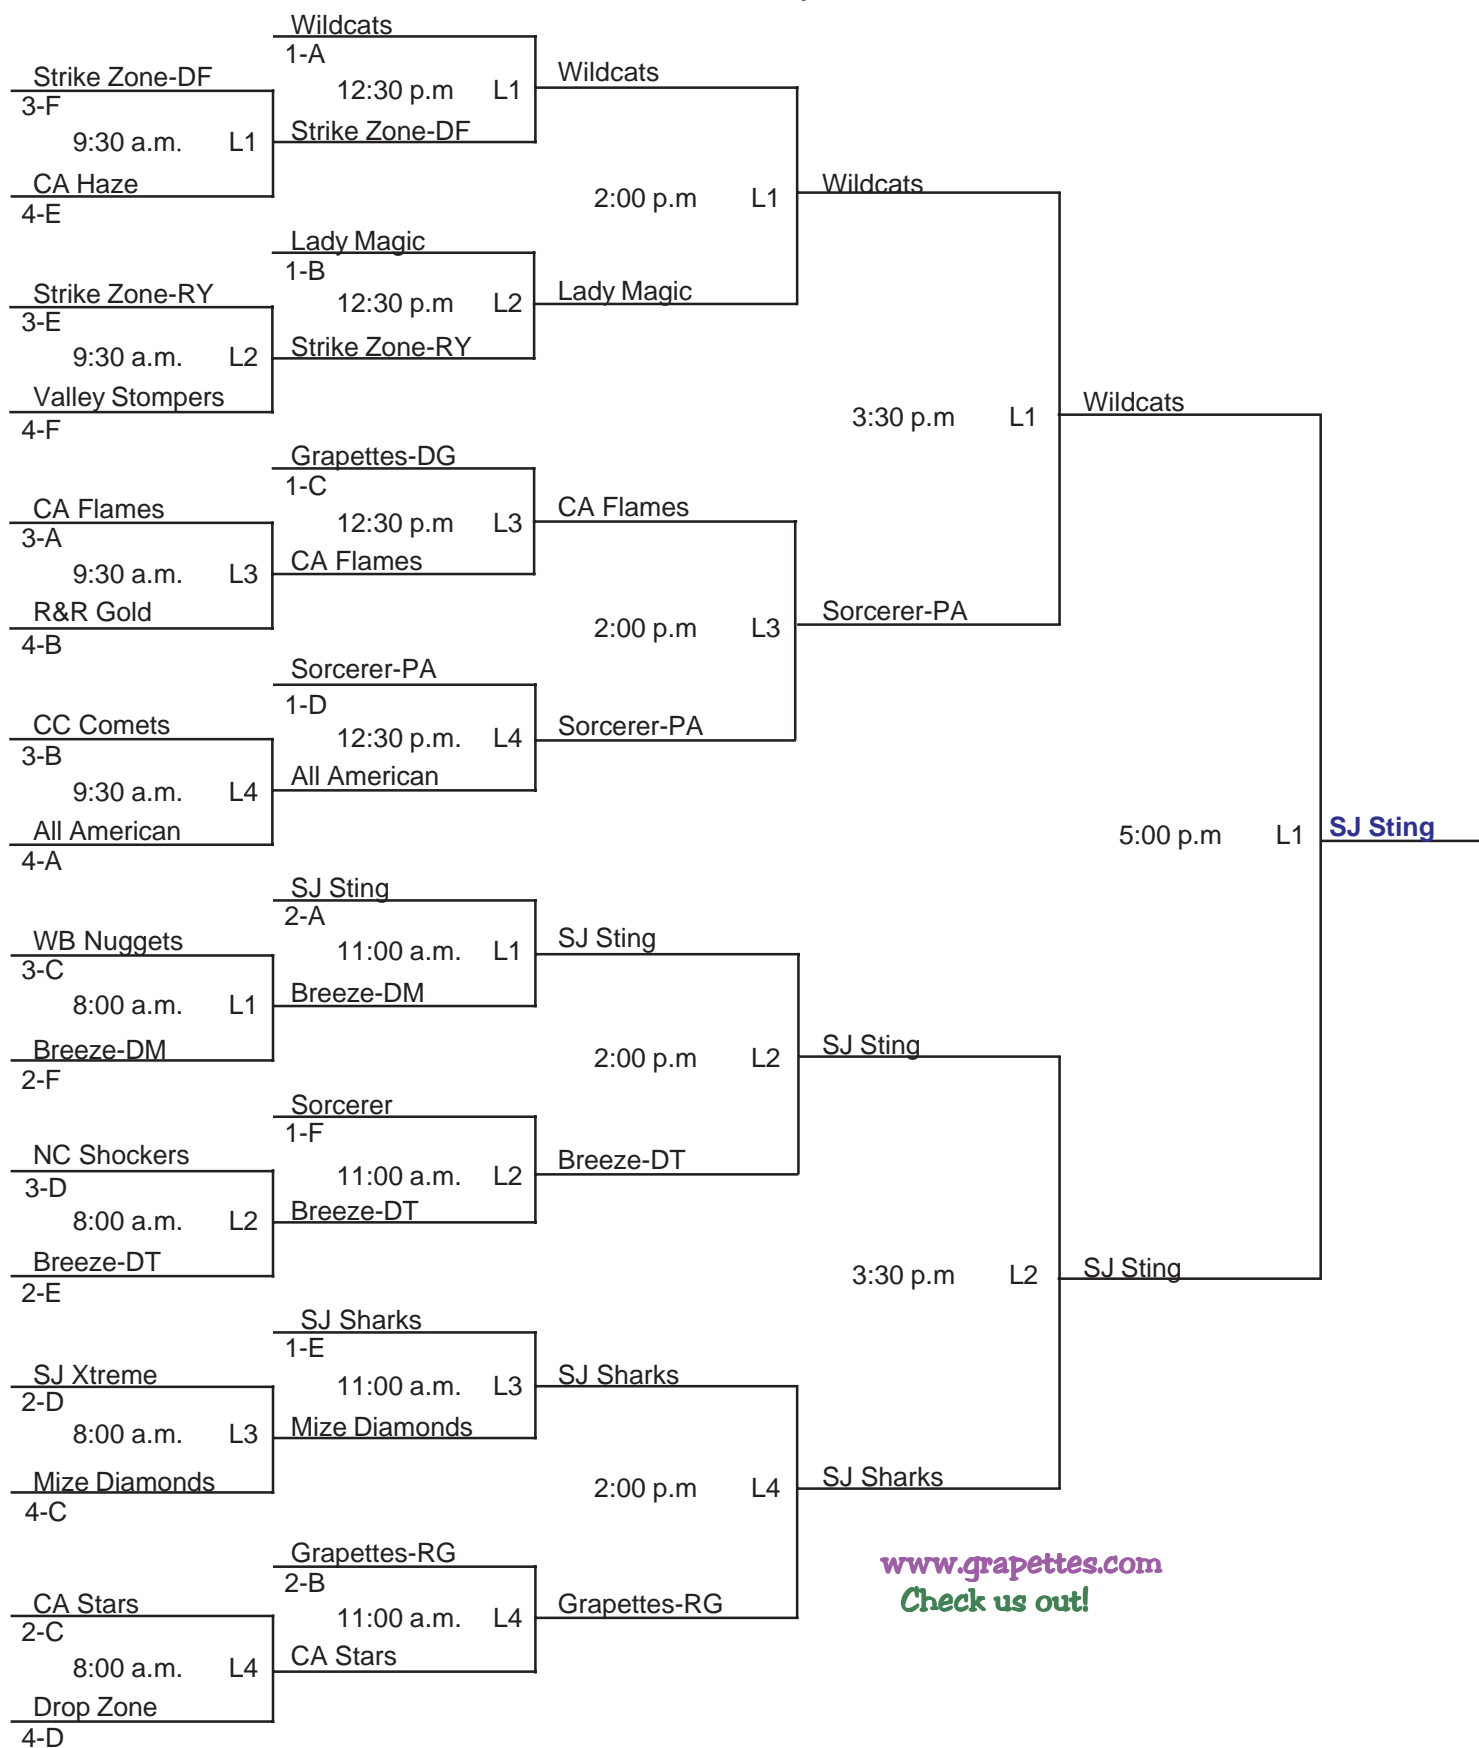

CALIFORNIA GRAPETTES

18 Gold Division - June 3 & 4, 2006
All Games Played at Louis Park Complex, Stockton
All Teams Advance to Single Elimination
Of Teams: **24** Format: Pool Play

Teams: **Pool D**
107. NC Shockers
108. SJ Xtreme
109. Sorcerer-PA
110. Drop Zone

Pool E
111. Strike Zone-RY
112. Breeze-DT
113. SJ Lady Sharks
114. CA Haze

Pool F
115. Valley Stompers
116. Breeze-DM
117. Strike Zone-DF
118. Sorcerer-PM

Pool D Team	Schedule			Points	RA	RS	Total	
107	Sat	8:00 a.m. L3 107-108	11:00 a.m. L3 107-109	12:30 p.m. L3 107-110	0,10,10	6,4,4	5,6,9	20
108	Sat	8:00 a.m. L3 108-107	9:30 a.m. L3 108-110	2:00 p.m. L3 108-109	10,10,0	5,2,3	6,6,1	20
109	Sat	11:00 a.m. L3 109-107	2:00 p.m. L3 109-108	5:00 p.m. L3 109-110	0,10,10	6,1,0	4,3,12	20
110	Sat	9:30 a.m. US3 110-108	12:30 p.m. L3 110-107	5:00 p.m. L3 110-109	0,0,0	6,9,12	2,4,0	0

Pool E Team	Schedule			Points	RA	RS	Total	
111	Sat	8:00 a.m. L4 111-112	11:00 a.m. L4 111-114	12:30 p.m. L4 111-113	0,10,0	4,2,3	3,4,0	10
112	Sat	8:00 a.m. L4 112-111	9:30 a.m. L4 112-114	2:00 p.m. L4 112-113	10,10,5	3,0,5	4,2,5	25
113	Sat	12:30 p.m. L4 113-111	2:00 p.m. L4 113-112	5:00 p.m. L4 113-114	10,5,5	0,5,0	3,5,2	25
114	Sat	9:30 a.m. L4 114-112	11:00 a.m. L4 114-111	5:00 p.m. L4 114-113	0,0,0	2,4,2	0,2,0	0

Pool F Team	Schedule			Points	RA	RS	Total	
115	Sat	3:30 p.m. L3 115-116	6:30 p.m. L3 115-118	8:00 p.m. L3 115-117	0,0,0	8,7,4	1,1,0	0
116	Sat	3:30 p.m. L3 116-115	6:30 p.m. L4 116-117	8:00 p.m. L4 116-118	10,10,0	1,3,4	8,8,0	20
117	Sat	3:30 p.m. L4 117-118	6:30 p.m. L4 117-116	8:00 p.m. LL3 117-115	0,0,10	9,8,0	0,3,4	10
118	Sat	3:30 p.m. L4 118-117	6:30 p.m. L3 118-115	8:00 p.m. L4 118-116	10,10,10	0,1,0	9,7,4	30

CALIFORNIA GRAPETTES

18 GOLD DIVISION

JUNE 3 & 4, 2006

www.grapettes.com
Check us out!