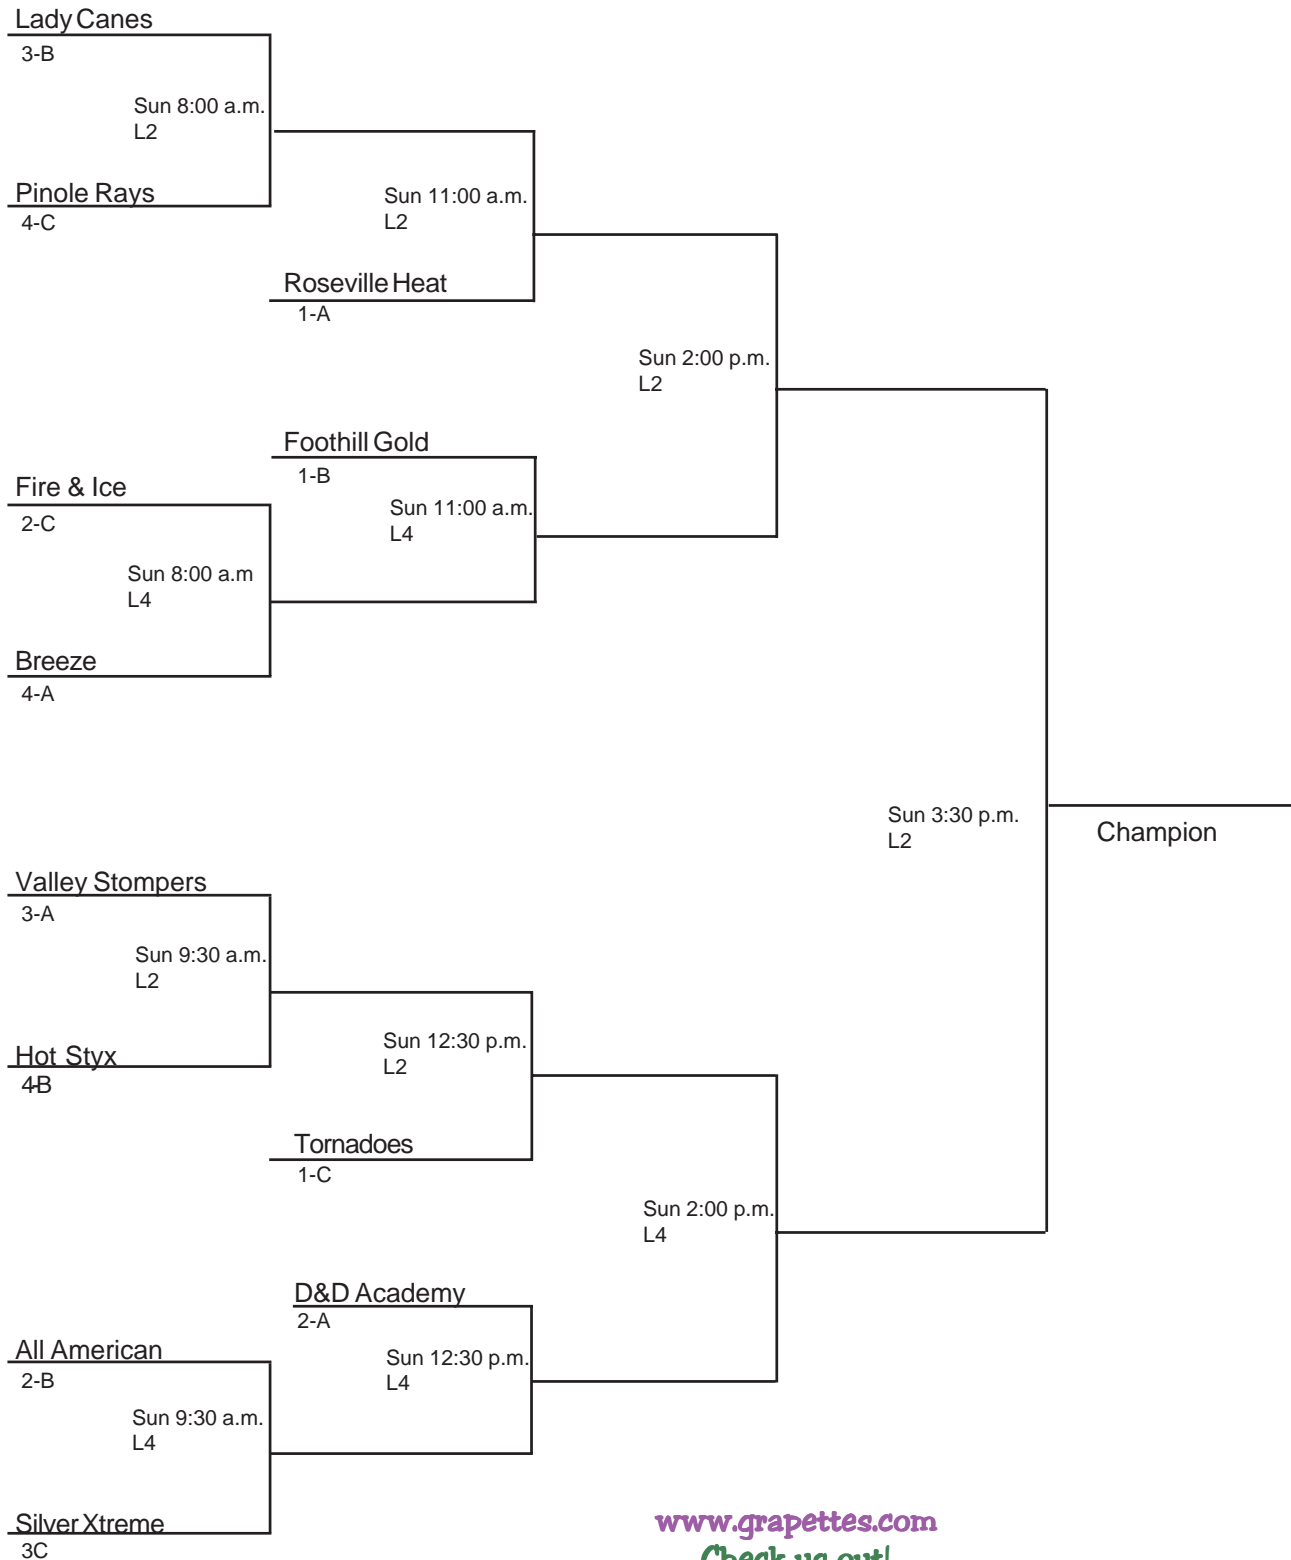

CALIFORNIA GRAPETTES

12 & Under Division - November 10 & 11, 2007

All Games Played at Louis Park, Stockton

All Teams Advance to Single Elimination

Of Teams: 12 Format: Pool Play

1. Teams: **Pool A**
1. D&D Academy
  2. Breeze
  3. Roseville Heat
  4. Valley Stompers

1. **Pool B**
5. All American
  6. Lady Canes
  7. Hot Styx
  8. Foothill Gold

1. **Pool C**
9. Fire Ice
  10. Tornadoes
  11. Pinole Rays
  12. Silver Xtreme

Pool A Team	Schedule			Points	RA	RS	Total	
1	Sat	8:00 a.m. L3 1-2	11:00 a.m. L3 1-3	12:30 p.m. L3 1-4	10,0,10	4,6,2	14,3,9	20
2	Sat	8:00 a.m. L3 2-1	9:30 a.m. L3 2-4	2:00 p.m. L3 2-3	0,0,10	14,8,1	4,1,2	10
3	Sat	11:00 a.m. L3 3-1	2:00 p.m. L3 3-2	5:00 p.m. L3 3-4	10,0,10	3,2,2	6,1,6	20
4	Sat	9:30 a.m. L3 4-2	12:30 p.m. L3 4-1	5:00 p.m. L3 4-3	10,0,0	1,9,6	8,1,2	10

Pool B Team	Schedule			Points	RA	RS	Total	
5	Sat	8:00 a.m. L4 5-6	11:00 a.m. L4 5-8	12:30 p.m. L4 5-7	10,0,10	3,4,4	4,3,12	20
6	Sat	8:00 a.m. L4 6-5	9:30 a.m. L4 6-8	2:00 p.m. L4 6-7	0,0,10	4,7,2	3,5,9	10
7	Sat	12:30 p.m. L4 7-5	2:00 p.m. L4 7-6	5:00 p.m. L4 7-8	0,0,0	12,9,11	4,2,10	0
8	Sat	9:30 a.m. L4 8-6	11:00 a.m. L4 8-5	5:00 p.m. L4 8-7	10,10,10	5,3,10	7,4,11	30

Pool C Team	Schedule			Points	RA	RS	Total	
9	Sat	3:30 p.m. L3 9-10	6:30 p.m. L3 9-12	8:00 p.m. L3 9-11	0,10,0	6,1,3	3,3,2	10
10	Sat	3:30 p.m. L3 10-9	6:30 p.m. L4 10-11	8:00 p.m. L4 10-12	10,10,10	3,1,0	6,13,10	30
11	Sat	3:30 p.m. L4 11-12	6:30 p.m. L4 11-10	8:00 p.m. L3 11-9	0,0,10	8,13,2	1,1,3	10
12	Sat	3:30 p.m. L4 12-11	6:30 p.m. L3 12-9	8:00 p.m. L4 12-10	10,0,0	1,3,10	8,1,0	10

CALIFORNIA GRAPETTES

12 & UNDER DIVISION
NOVEMBER 10 & 11, 2007

www.grapettes.com
Check us out!