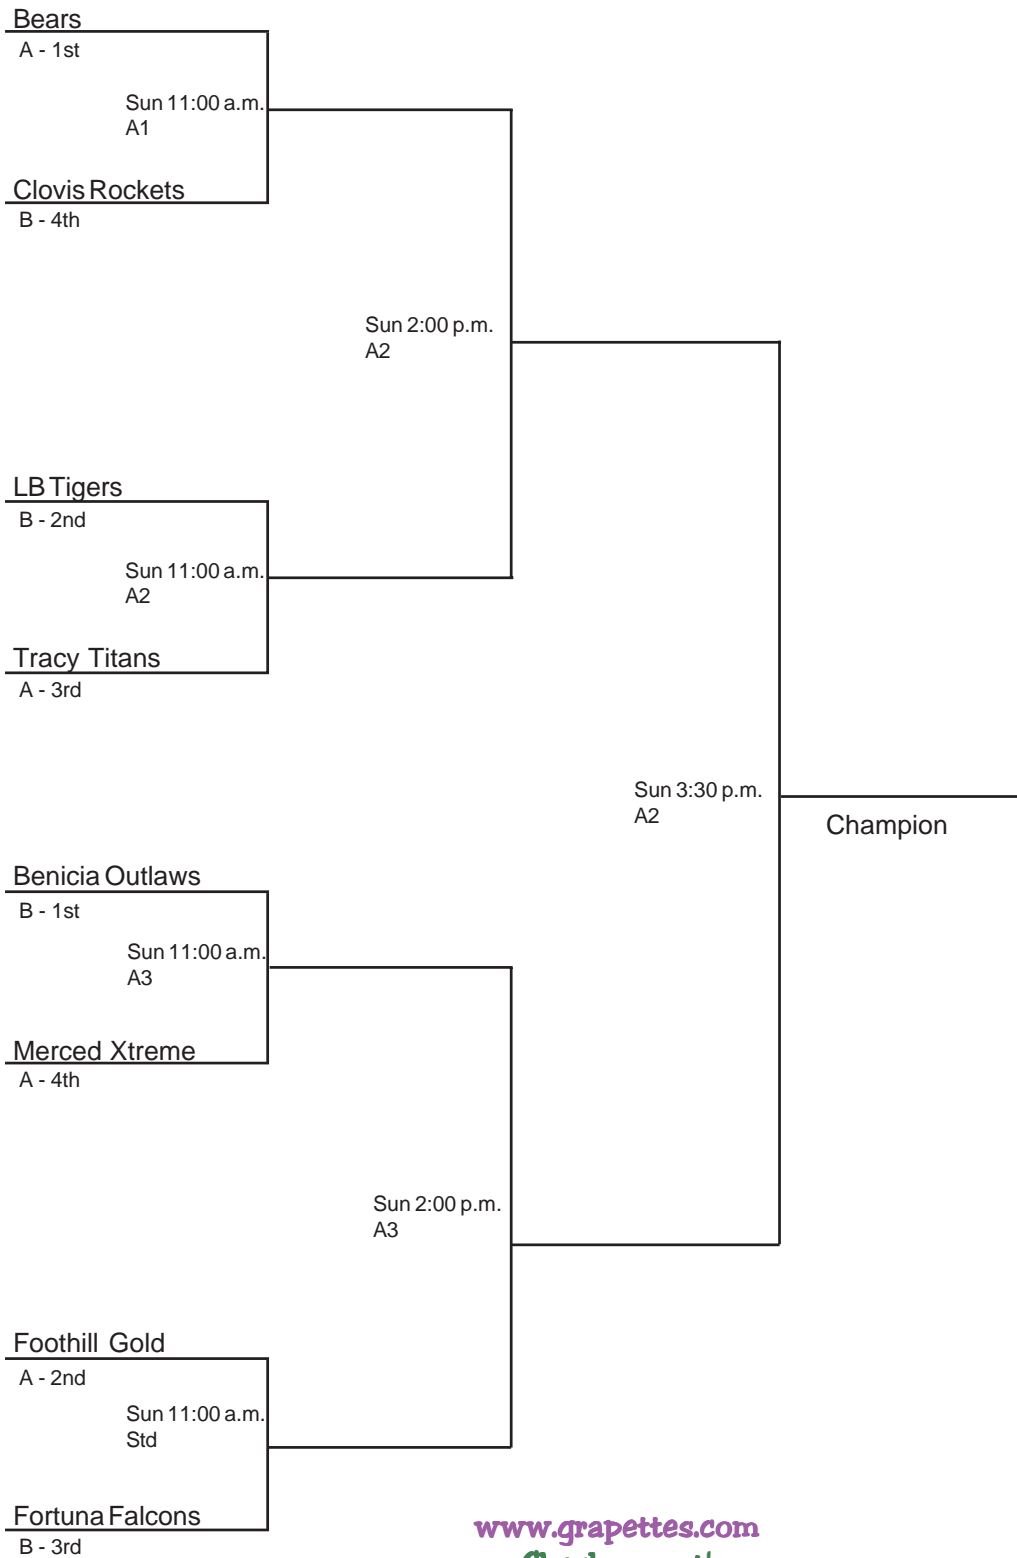

CALIFORNIA GRAPETTES

16 & Under Division - November 10 & 11, 2007

All Games Played at Arnaiz Park, Stockton

All Teams Advance to Single Elimination

Of Teams: 8 Format: Pool Play

Teams: Pool A

29. Merced Xtreme

30. Tracy Titans

31. Bears

32. Foothill Gold

Pool B

33. Benicia Outlaws

34. LB Tigers

35. Clovis Rockets

36. Fortuna Falcons

Pool A Team	Schedule			Points	RA	RS	Total
29	Sat 8:00 a.m. Std 29-30	11:00 a.m. Std 29-32	12:30 p.m. Std 29-31	0,0,0	4,13,8	0,4,1	0
30	Sat 8:00 a.m. Std 30-29	9:30 a.m. Std 30-32	2:00 p.m. Std 30-31	10,0,0	0,13,11	4,4,6	10
31	Sat 12:30 p.m. Std 31-29	2:00 p.m. Std 31-30	5:00 p.m. Std 31-32	10,10,10	1,6,1	8,11,4	30
32	Sat 9:30 a.m. Std 32-30	11:00 a.m. Std 32-29	5:00 p.m. Std 32-31	10,10,0	4,2,4	13,9,1	20

Pool B Team	Schedule			Points	RA	RS	Total
33	Sat 3:30 p.m. A3 33-34	6:30 p.m. A3 33-36	8:00 p.m. A3 33-35	10,10,10	3,0,2	6,10,8	30
34	Sat 3:30 p.m. A3 34-33	6:30 p.m. Std 34-35	8:00 p.m. Std 34-36	0,10,10	6,4,4	3,7,5	20
35	Sat 3:30 p.m. Std 35-36	6:30 p.m. Std 35-34	8:00 p.m. A3 35-33	5,0,0	3,7,8	3,4,2	5
36	Sat 3:30 p.m. Std 36-35	6:30 p.m. A3 36-33	8:00 p.m. Std 36-34	5,0,0	3,10,5	3,0,4	5

CALIFORNIA GRAPETTES

16 & UNDER DIVISION
NOVEMBER 10 & 11, 2007

www.grapettes.com
Check us out!