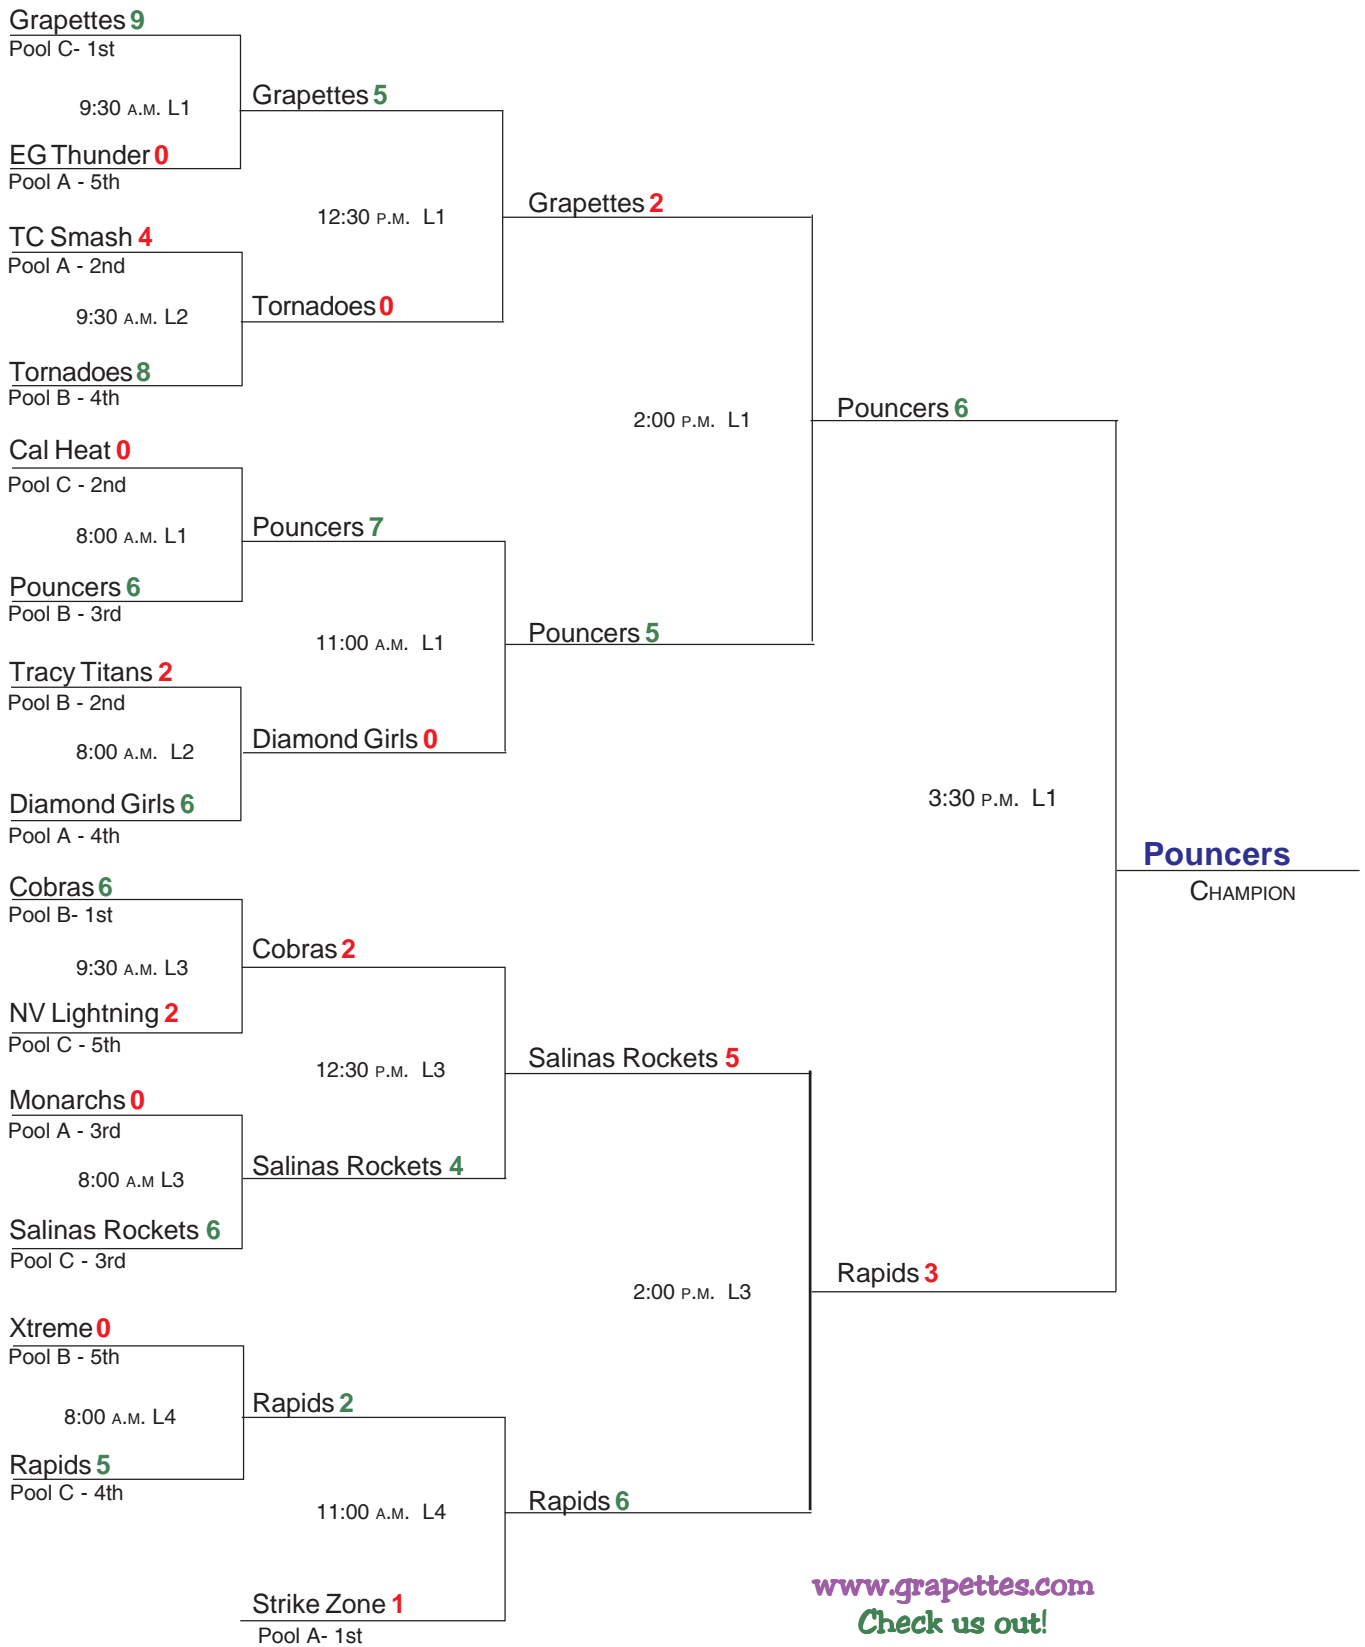

CALIFORNIA GRAPETTES

16U & Under - November 3 & 4, 2007

Games Played at Louis Park, Stockton
All Teams Advance to Single Elimination
Of Teams: 15 Format: Pool Play

Teams: Pool A

24. Monarchs
25. TC Smash
26. Strike Zone
27. Diamond Girls
28. EG Thunder

Pool B

29. CC Cobras
30. Tornadoes
31. Tracy Titans
32. Pouncers
33. Merced Xtreme

Pool C

34. NV Lightning
35. Salinas Rockets
36. Grapettes-CR
37. Rapids
38. Cal Heat

Pool C Team	Schedule	Points	RA	RS	Total
34	Sat 12:30 p.m. L3 34-38 3:30 p.m. L3 34-36 6:30 p.m. L3 34-35	0,0,0	9,6,5	2,1,3	0
35	Sat 2:00 p.m. L3 35-37 5:00 p.m. L3 35-36 6:30 p.m. L3 35-34	10,0,10	1,8,3	6,2,5	20
36	Sat 9:30 a.m. L3 36-37 3:30 p.m. L3 36-34 5:00 p.m. L3 36-35	10,10,10	3,1,2	10,6,8	30
37	Sat 9:30 a.m. L3 37-36 2:00 p.m. L3 37-35 5:00 p.m. L2 37-38	0,0,0	10,6,3	3,1,1	0
38	Sat 12:30 p.m. L3 38-34 5:00 p.m. L2 38-37 8:00 p.m. L2 38-36	10,10,0	2,1,2	9,3,1	20

CALIFORNIA GRAPETTES

16 & Under

November 3 & 4, 2007

www.grapettes.com
Check us out!