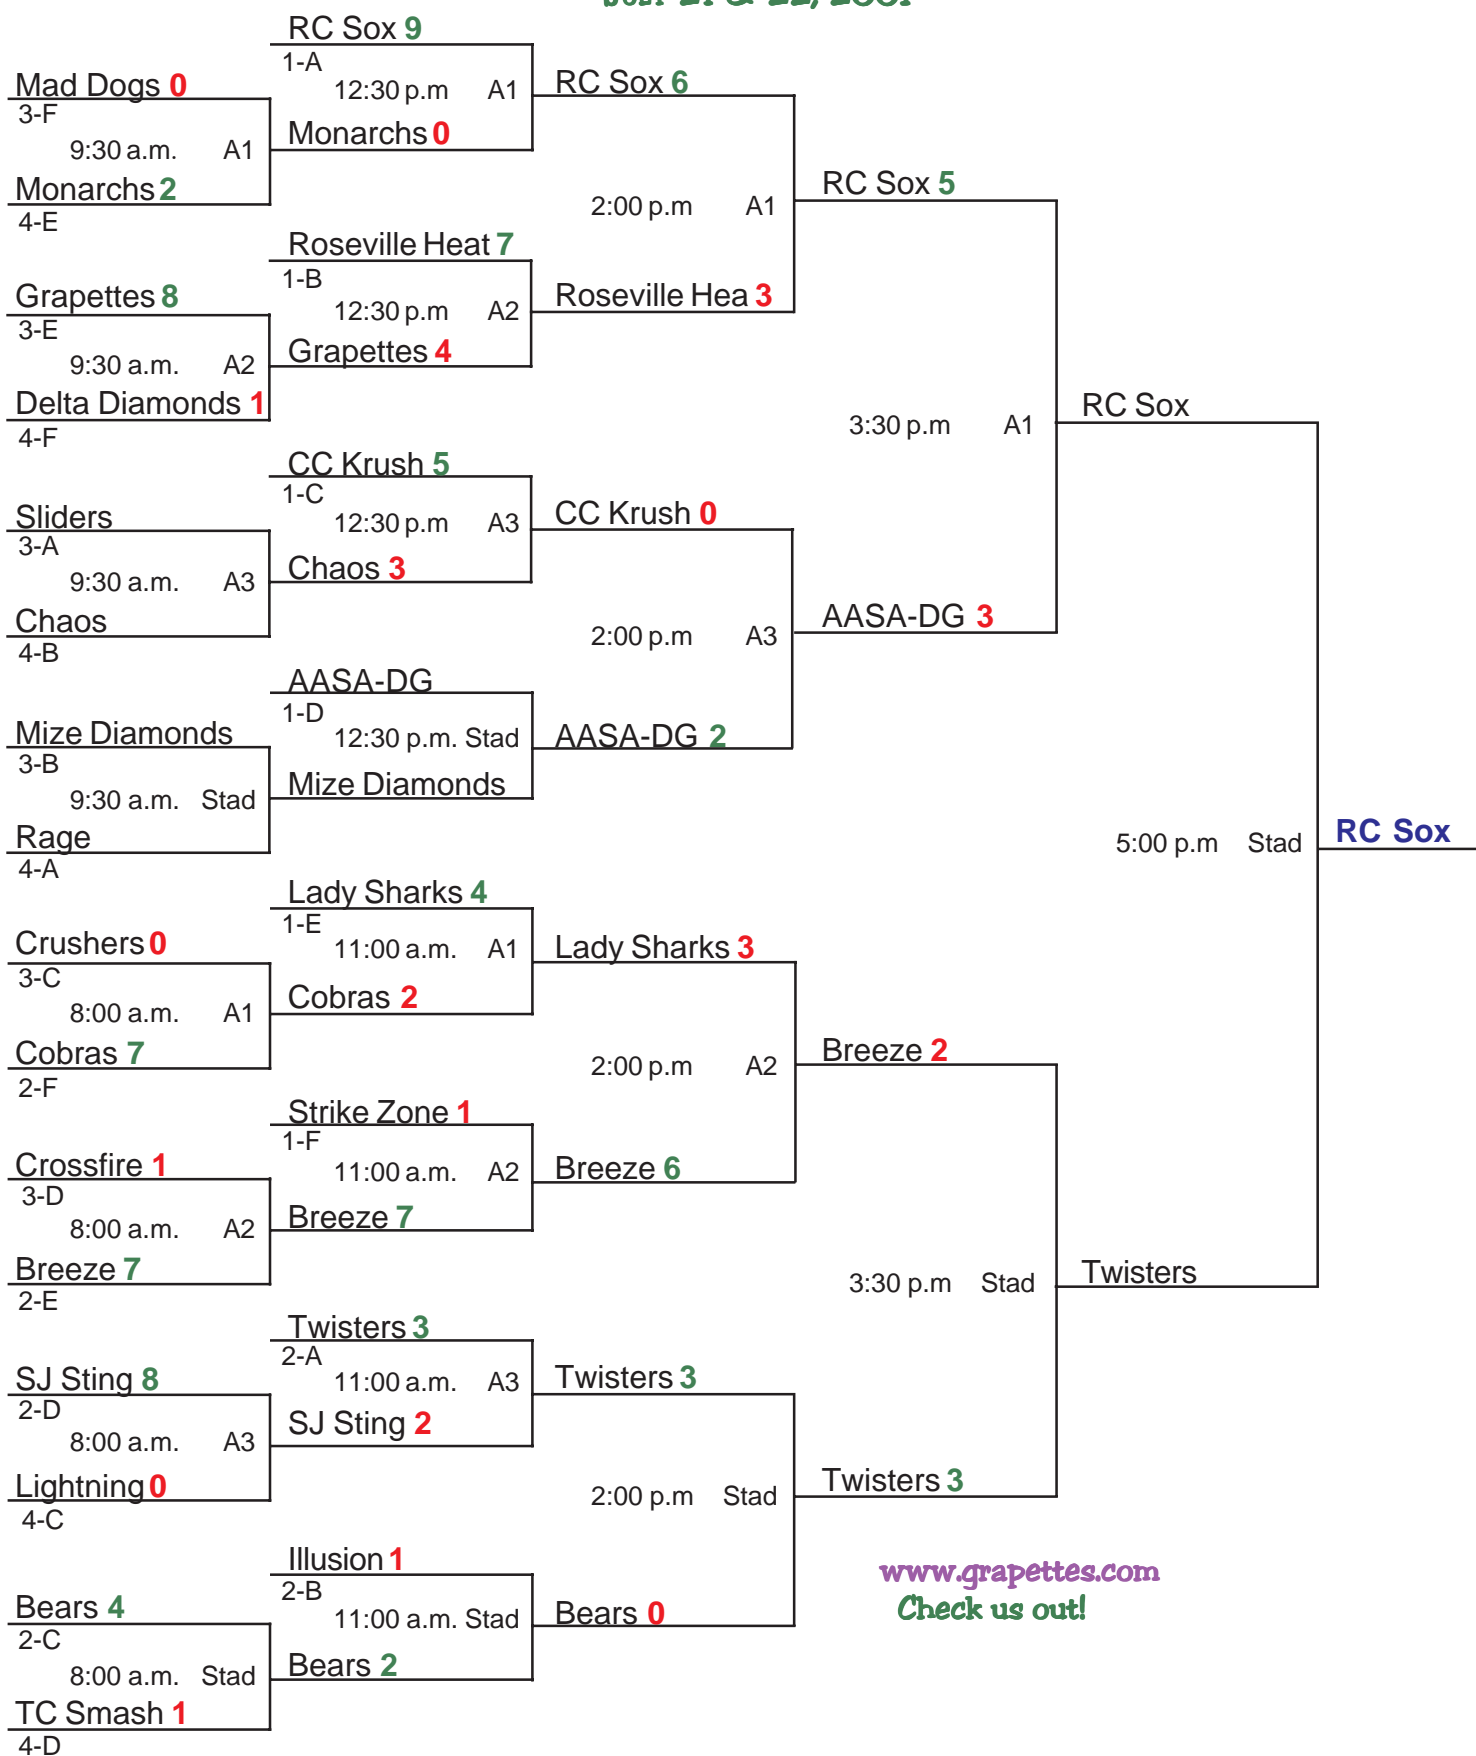

CALIFORNIA GRAPETTES

16 & Under Division - July 21 & 22, 2007

All Games Played at Arnaiz Park, Stockton

All Teams Advance to Single Elimination

Of Teams: **24** Format: Pool Play

Teams: **Pool D**
45. AASA DG
46. TC Smash
47. SJ Sting
48. Crossfire

Pool E
49. Breeze LO
50. Grapettes CR
51. Monarchs
52. Lady Sharks

Pool F
53. Mad Dogs
54. Delta Diamonds
55. Cobras
56. Strike Zone

Pool D Team	Schedule			Points	RA	RS	Total	
45	Sat	8:00 a.m. A3 45-46	11:00 a.m. A3 45-47	12:30 p.m. A3 45-48	10,10,10	3,4,0	14,5,14	30
46	Sat	8:00 a.m. A3 46-45	9:30 a.m. A3 46-48	2:00 p.m. A3 46-47	0,0,0	14,7,8	3,1,3	0
47	Sat	11:00 a.m. A3 47-45	2:00 p.m. A3 47-46	5:00 p.m. A3 47-48	0,10,10	5,3,0	4,8,6	20
48	Sat	9:30 a.m. A3 48-46	12:30 p.m. A3 48-45	5:00 p.m. A3 48-47	10,0,0	1,14,6	7,0,0	10

Pool E Team	Schedule			Points	RA	RS	Total	
49	Sat	8:00 a.m. Stad 49-50	11:00 a.m. Stad 49-52	12:30 p.m. Stad 49-51	10,0,10	3,7,3	10,5,5	20
50	Sat	8:00 a.m. Stad 50-49	9:30 a.m. Stad 50-52	2:00 p.m. Stad 50-51	0,0,10	10,10,3	3,0,7	10
51	Sat	12:30 p.m. Stad 51-49	2:00 p.m. Stad 51-50	5:00 p.m. Stad 51-52	0,0,0	5,7,10	3,3,3	0
52	Sat	9:30 a.m. Stad 52-50	11:00 a.m. Stad 52-49	5:00 p.m. Stad 52-51	10,10,10	0,5,3	10,7,10	30

Pool F Team	Schedule			Points	RA	RS	Total	
53	Sat	3:30 p.m. A3 53-54	6:30 p.m. A3 53-56	8:00 p.m. A3 53-55	10,0,0	0,5,4	2,2,0	10
54	Sat	3:30 p.m. A3 54-53	6:30 p.m. Stad 54-55	8:00 p.m. Stad 54-56	0,0,0	2,4,4	0,1,0	0
55	Sat	3:30 p.m. Stad 55-56	6:30 p.m. Stad 55-54	8:00 p.m. A3 55-53	0,10,10	6,1,4	5,4,0	10
56	Sat	3:30 p.m. Stad 56-55	6:30 p.m. A3 56-53	8:00 p.m. Stad 56-54	10,10,10	5,2,0	6,5,4	30

CALIFORNIA GRAPETTES

16 & UNDER DIVISION

JULY 21 & 22, 2007

www.grapettes.com
Check us out!