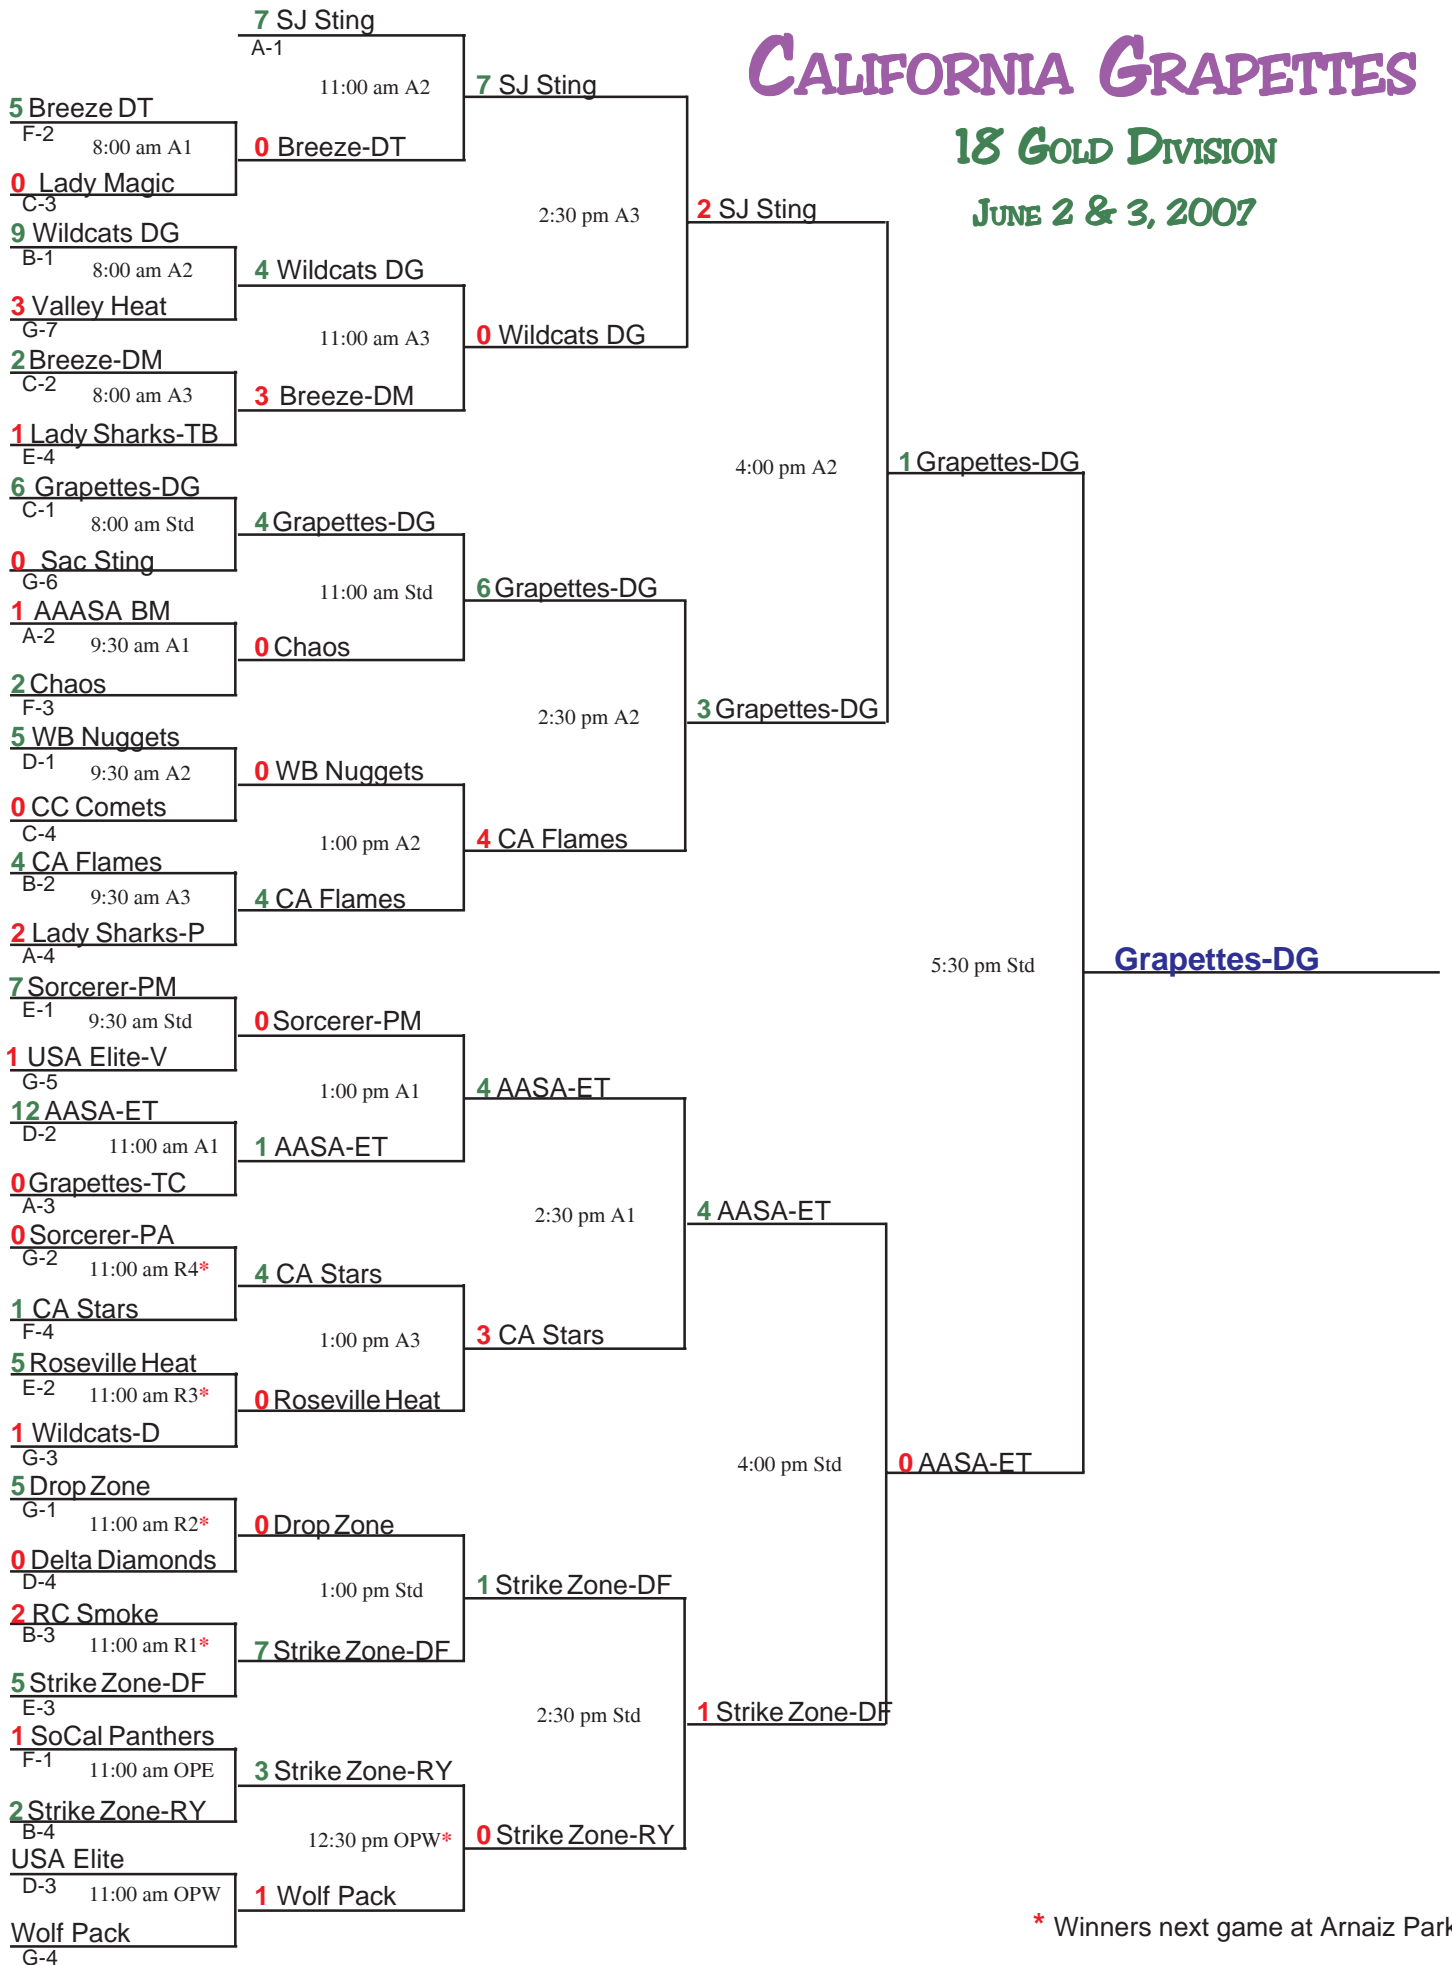

CALIFORNIA GRAPETTES

18 Gold Division - June 2 & 3, 2007

All Games Played at Arnaiz Park and Regional Sports Complex, Stockton

All Teams Advance to Single Elimination

Of Teams: **31** Format: Pool Play

Teams: Pool G

115. Valley Heat

116. Wolf Pack

117. Drop Zone

118. Sac Sting

119. Salians Wildcats D

120. USA Elete V

121. Sorcerer PA

Pool G Team	Schedule	Points	RA	RS	Total
115	Sat 8:00 a.m. R3 115-116 11:00 a.m. R3 115-117 3:30 p.m. R3 115-121	0,0,0	8,7,6	1,4,0	0
116	Sat 8:00 a.m. R3 116-115 2:00 p.m. R3 116-118 5:00 p.m. R4 116-119	10,10,0	1,0,2	8,4,0	20
117	Sat 9:30 a.m. R3 117-118 11:00 a.m. R3 117-115 3:30 p.m. R4 117-120	10,10,10	4,4,4	5,7,5	30
118	Sat 9:30 a.m. R3 118-117 2:00 p.m. R3 118-116 5:00 p.m. R3 118-121	0,0,0	5,4,9	4,0,1	0
119	Sat 11:00 a.m. R4 119-121 2:00 p.m. R4 119-120 5:00 p.m. R4 119-116	5,10,10	3,4,0	3,5,2	25
120	Sat 8:00 a.m. R4 120-121 2:00 p.m. R4 120-119 3:30 p.m. R4 120-117	0,0,0	6,5,5	0,4,4	0
121	Sat 8:00 a.m. R4 121-120 11:00 a.m. R4 121-119 3:30 p.m. R3 121-115	10,5,10	0,3,0	6,3,6	25

CALIFORNIA GRAPETTES

18 GOLD DIVISION

JUNE 2 & 3, 2007

* Winners next game at Arnaiz Park