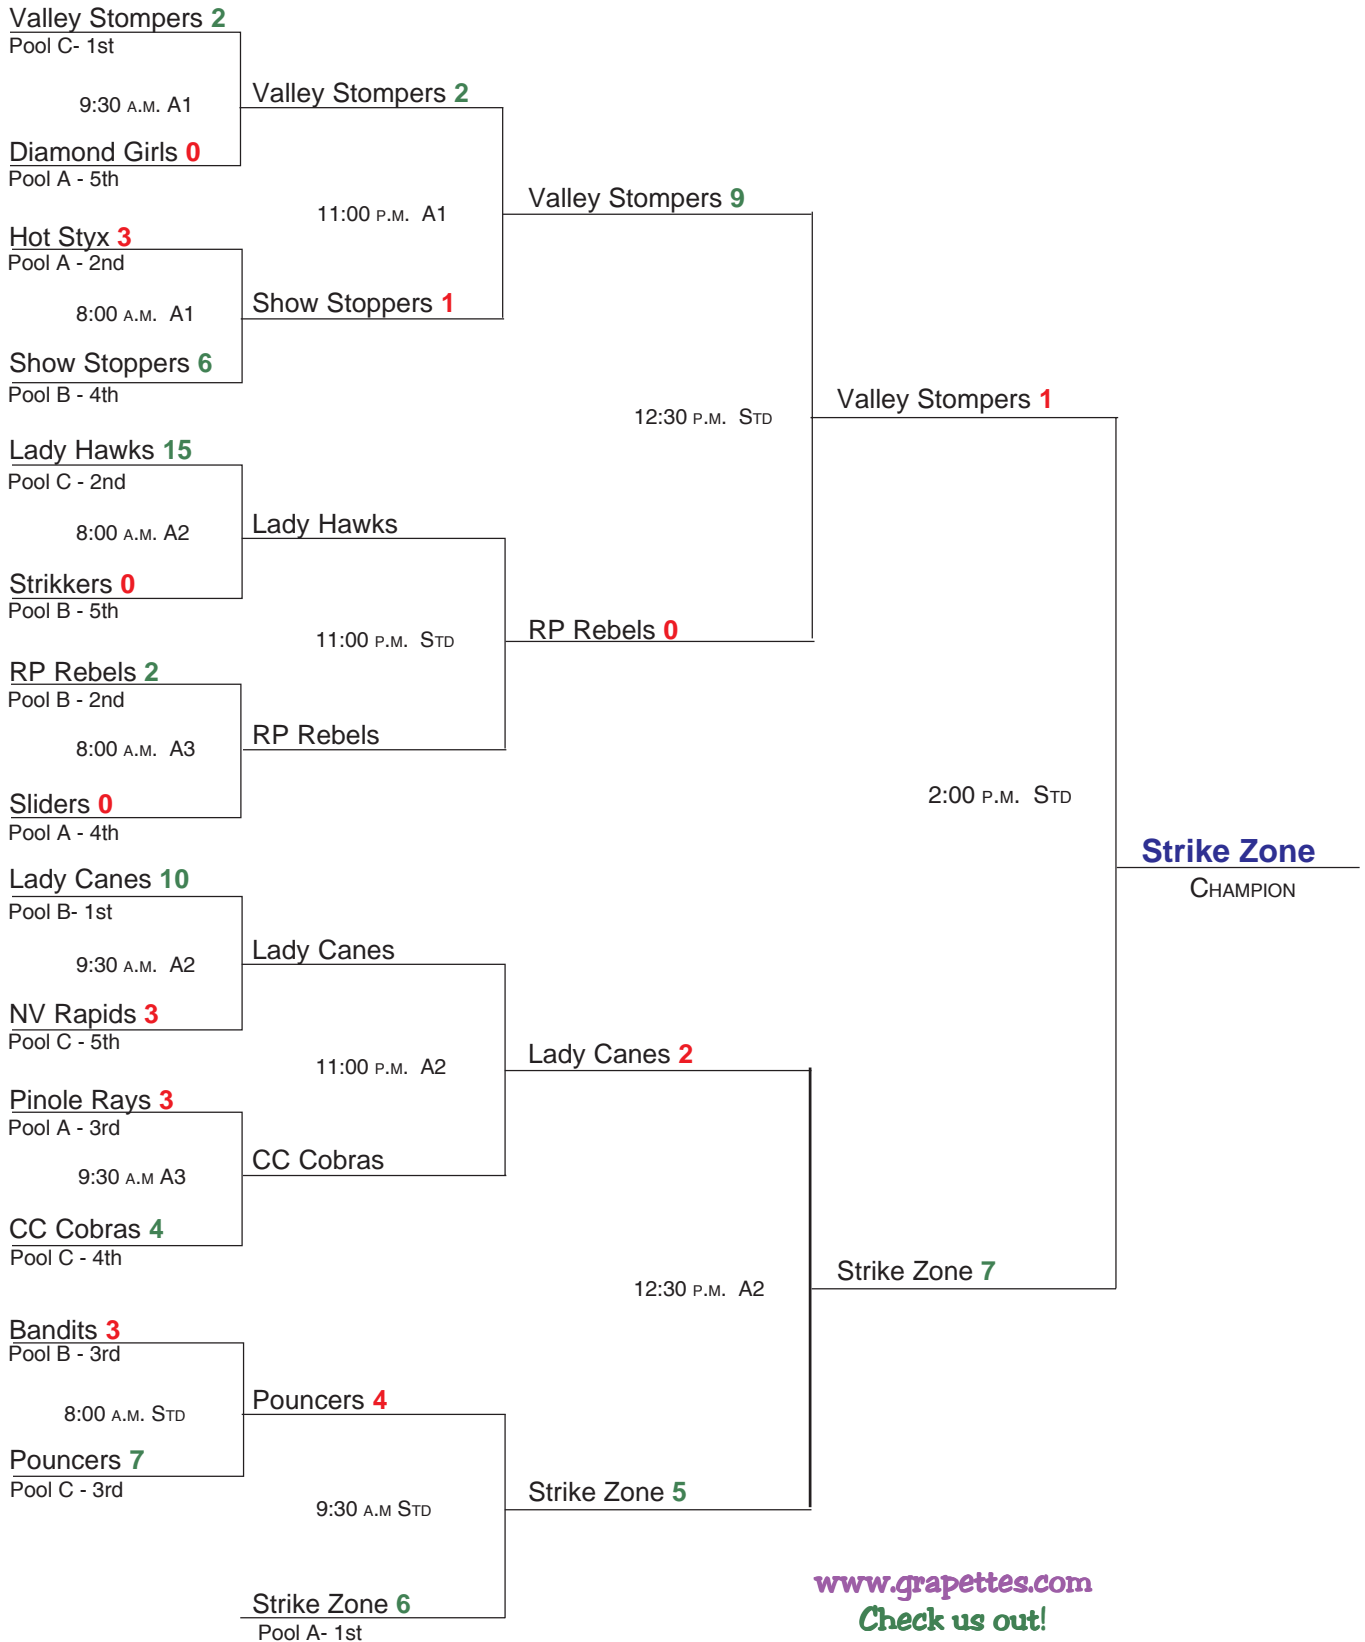

CALIFORNIA GRAPETTES

16U & Under - October 13 & 14, 2007

Games Played at Arnaiz Park, Stockton

All Teams Advance to Single Elimination

Of Teams: 15 Format: Pool Play

Teams: Pool A

13. Diamond Girls

14. Hot Styx

15. Pinole Rays

16. Strike Zone

17. Sliders

Pool B

18. Show Stoppers

19. RP Rebels

20. Strikers

21. Lady Canes

22. Bandits

Pool C

23. Valley Stompers

24. CC Cobras

25. Pouncers

26. Lady Hawks

27. NV Rapids

Pool C Team	Schedule	Points	RA	RS	Total
23	Sat 11:00 a.m. A1 23-25 12:30 p.m. A1 23-24 3:30 p.m. A3 23-27	10,10,10	0,2,1	7,3,15	30
24	Sat 8:00 a.m. Std 24-25 12:30 p.m. A1 24-23 2:00 p.m. A1 24-26	0,0,0	8,3,3	5,2,1	0
25	Sat 8:00 a.m. Std 25-24 11:00 a.m. A1 25-23 12:30 p.m. Std 25-27	10,0,10	5,5,3	8,0,5	20
26	Sat 11:00 a.m. Std 26-27 2:00 p.m. A1 26-24 3:30 p.m. A1 26-25	10,10,5	0,1,4	8,3,4	25
27	Sat 11:00 a.m. Std 27-26 12:30 p.m. Std 27-25 3:30 p.m. A3 27-23	0,0,0	8,5,15	0,3,1	0

www.grapettes.com

Check us out!

CALIFORNIA GRAPETTES

16 & Under

October 13 & 14, 2007

www.grapettes.com
Check us out!