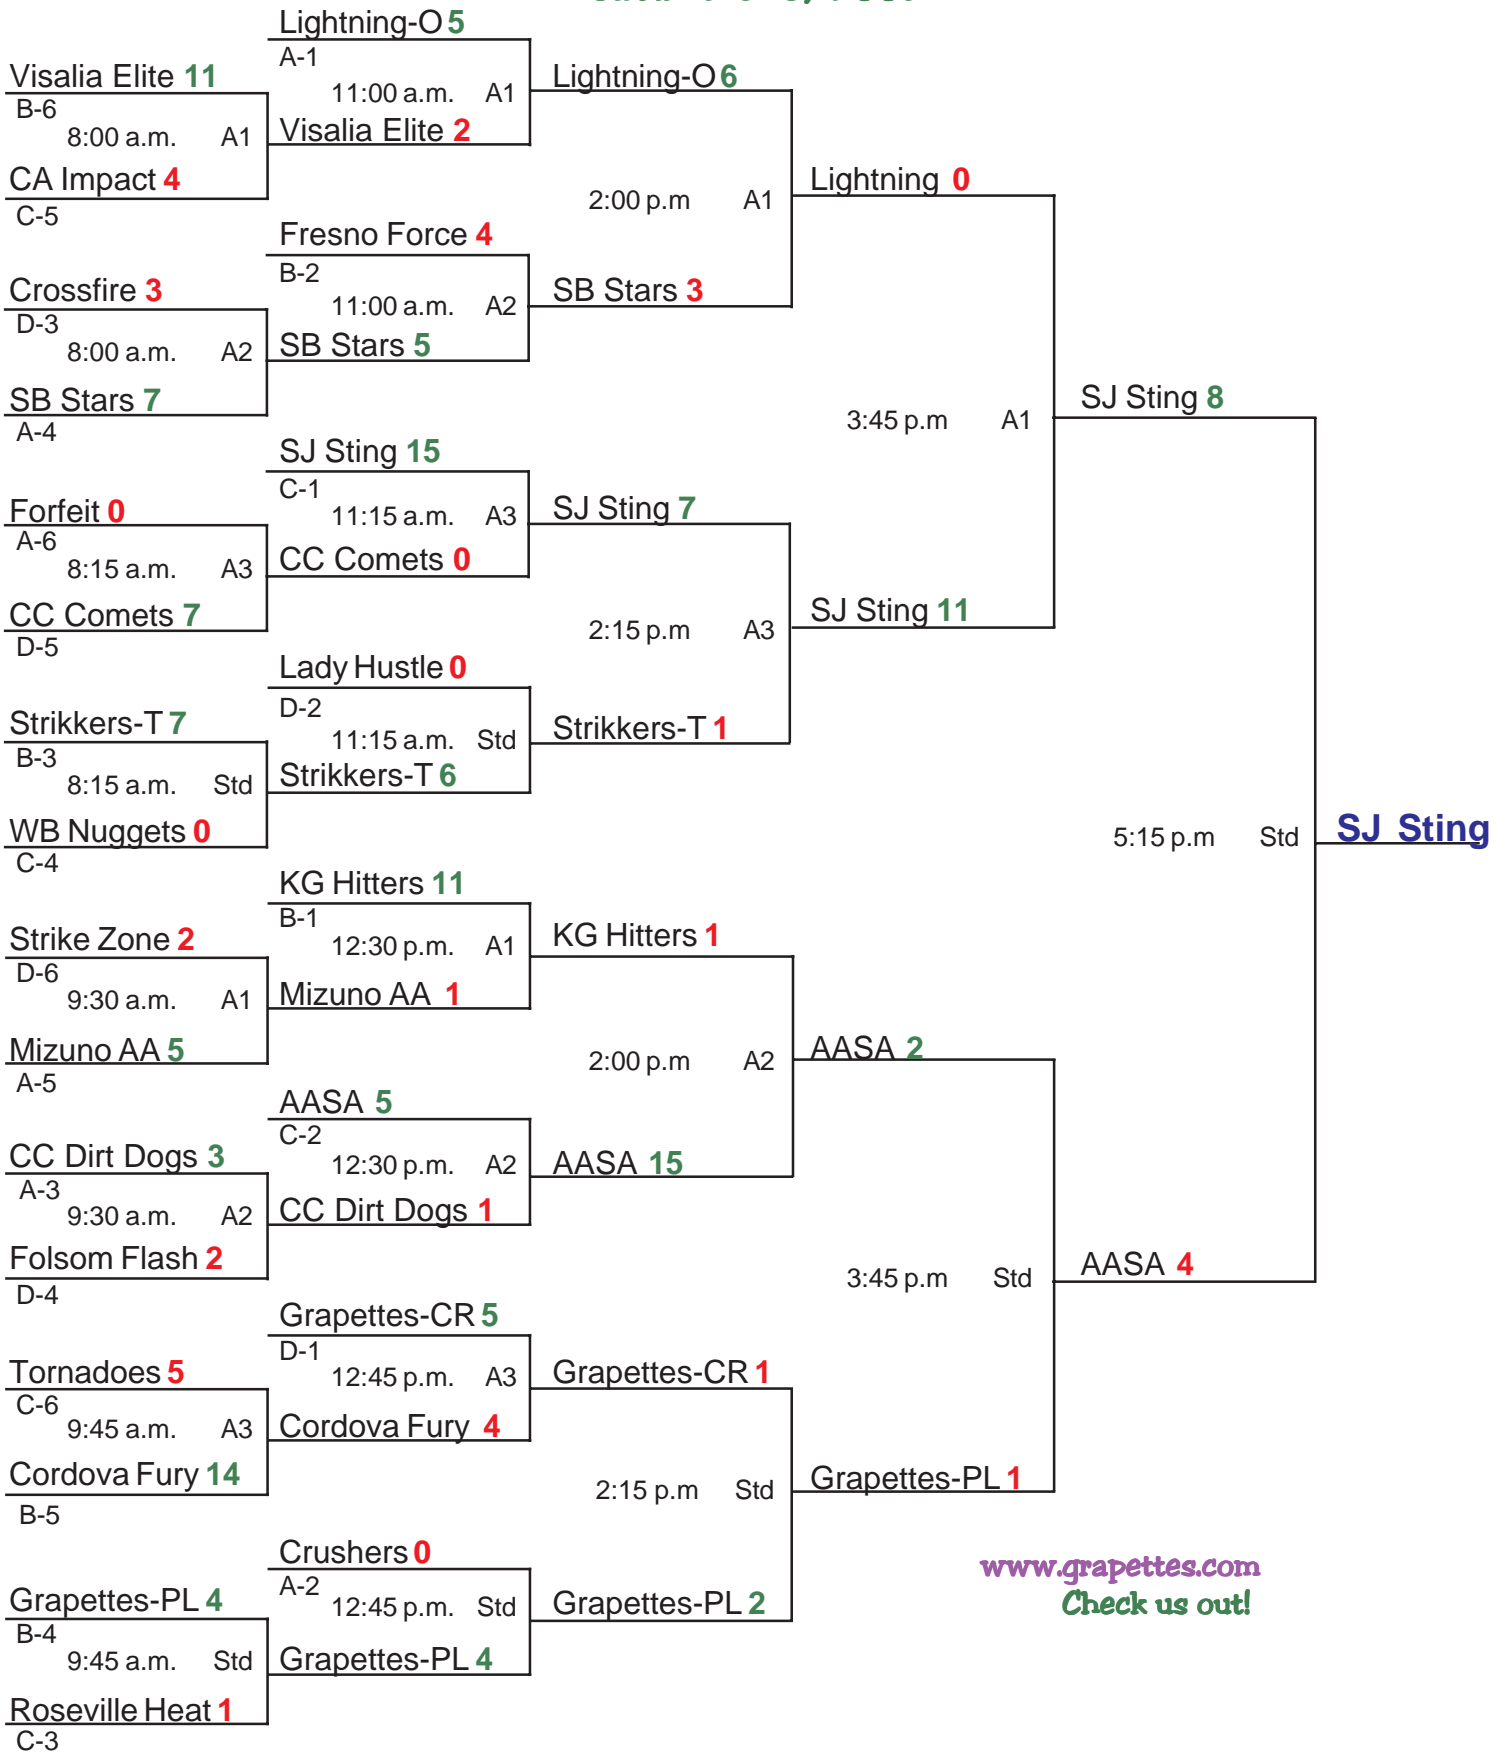

CALIFORNIA GRAPETTES

14 & Under Division - April 4 & 5, 2009

All Games Played at Arnaiz Fields, Stockton

All Teams Advance to Single Elimination

Of Teams: **24** Format: Pool Play

Teams:

Pool C

29. SJ Sting-P
30. CA Impact
31. WB Nuggets
32. AASA
33. Tornadoes
34. Roseville Heat

Pool D

35. CC Comets
36. Crossfire
37. Folsom Flash
38. Grapettes-CR
39. Strike Zone
40. Lady Hustle

Pool C Team	Schedule			Points	RA	RS	Total
29	Sat 12:45 p.m. A3 29-34	5:15 p.m. A3 29-30	6:45 p.m. A3 29-31	10,10,10	0,0,0	5,10,12	30
30	Sat 2:15 p.m. A3 30-33	5:15 p.m. A3 30-29	8:15 p.m. A3 30-31	10,0,0	2,10,12	6,0,2	10
31	Sat 3:45 p.m. A3 31-32	6:45 p.m. A3 31-29	8:15 p.m. A3 31-30	0,0,10	8,12,2	0,0,12	10
32	Sat 8:15 a.m. A3 32-34	11:15 a.m. A3 32-33	3:45 p.m. A3 32-31	10,10,10	1,0,0	9,21,8	30
33	Sat 9:45 a.m. A3 33-34	11:15 a.m. A3 33-32	2:45 p.m. A3 33-30	0,0, 0	7,21,6	3,0,2	0
34	Sat 8:15 a.m. A3 34-32	9:45 a.m. A3 34-33	12:45 p.m. A3 34-29	0,10,0	9,3,5	1,7,0	10

Pool D Team	Schedule			Points	RA	RS	Total
35	Sat 12:45 p.m. Std 35-40	5:15 p.m. Std 35-36	6:45 p.m. Std 35-37	0,0,0	2,11,7	0,0,0	0
36	Sat 2:15 p.m. Std 36-39	5:15 p.m. Std 36-35	8:15 p.m. Std 36-37	10,10,0	0,0,7	11,11,2	20
37	Sat 3:45 p.m. Std 37-38	6:45 p.m. Std 37-35	8:15 p.m. Std 37-36	0,10,10	9,0,2	0,7,7	20
38	Sat 8:15 a.m. Std 38-40	11:15 a.m. Std 38-39	3:45 p.m. Std 38-37	10,10,10	0,2,0	3,12,9	30
39	Sat 9:45 a.m. Std 39-40	11:15 a.m. Std 39-38	2:15 p.m. Std 39-36	0,0,0	10,12,11	0,2,0	0
40	Sat 8:15 a.m. Std 40-38	9:45 a.m. Std 40-39	12:45 p.m. Std 40-35	0,10,10	3,0,0	0,10,6	20

CALIFORNIA GRAPETTES

14 & UNDER DIVISION

APRIL 4 & 5, 2009

www.grapettes.com
Check us out!