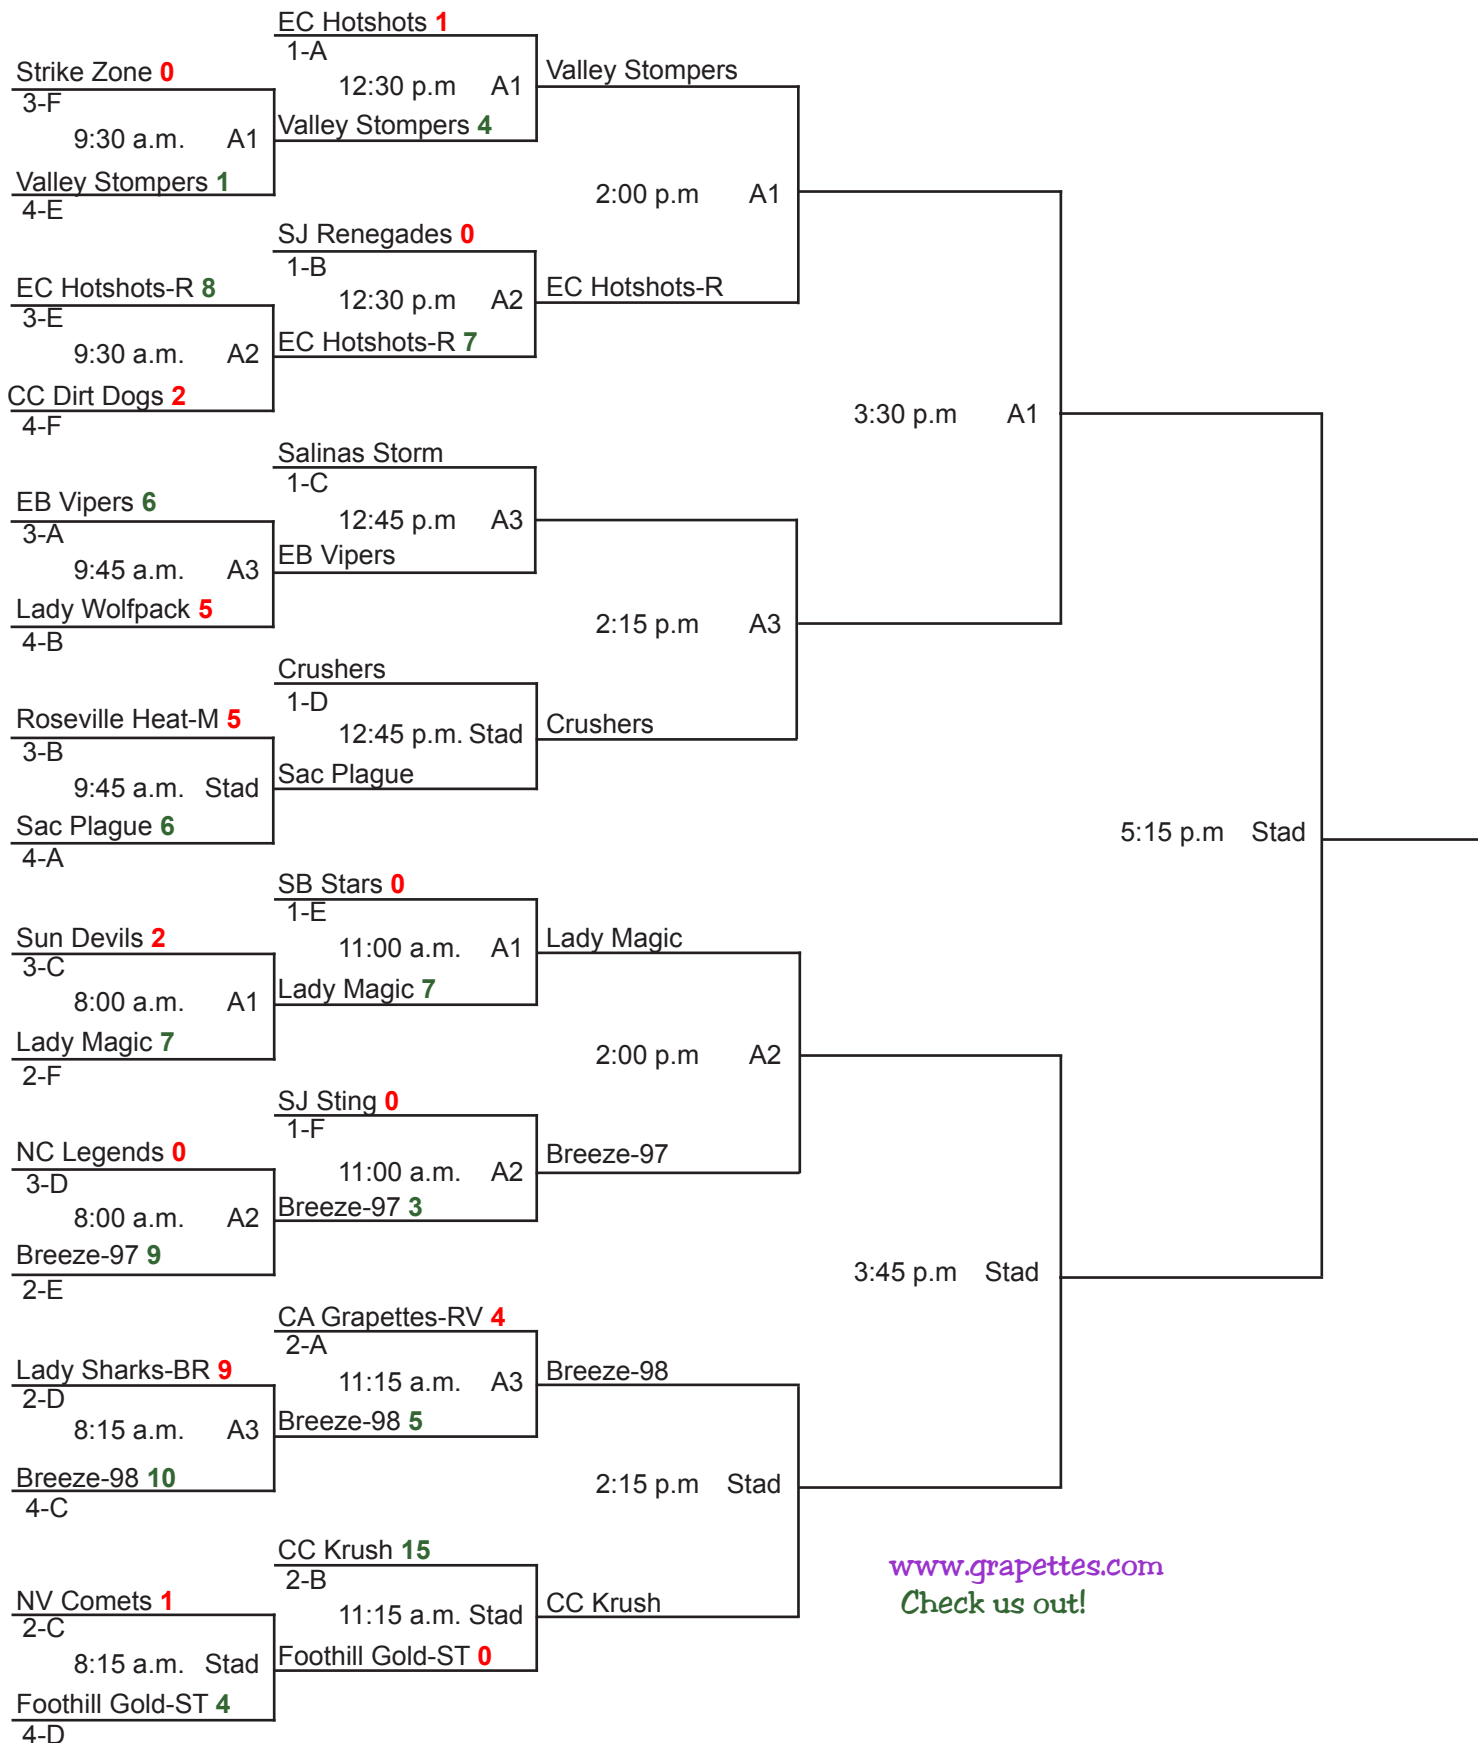

CALIFORNIA GRAPETTES

12 & Under Division - April 10 & 11, 2010

All Games Played at Arnaiz Park, Stockton

All Teams Advance to Single Elimination

Of Teams: 24 Format: Pool Play

Teams: **Pool D**
13. Foothill Gold-ST
14. Crushers
15. Lady Sharks-BR
16. NC Legends

Pool E
17. Breeze 97
18. Valley Stompers
19. SB Stars
20. EC Hot Shots-R

Pool F
21. Lady Magic
22. SJ Sting
23. CC Dirt Dogs
24. Strike Zone

Pool D Team	Schedule			Points	RA	RS	Total	
13	Sat	8:15 a.m. A3 13-14	11:15 a.m. A3 13-15	12:45 p.m. A3 13-16	0,0,5	9,8,4	0,0,4	5
14	Sat	8:15 a.m. A3 14-13	9:45 a.m. A3 14-16	2:15 p.m. A3 14-15	10,10,10	0,1,2	9,9,5	30
15	Sat	11:15 a.m. A3 15-13	2:15 p.m. A3 15-14	5:15 p.m. A3 15-16	10,0,10	0,5,5	8,2,6	20
16	Sat	9:45 a.m. A3 16-14	12:45 p.m. A3 16-13	5:15 p.m. A3 16-15	0,5,0	9,4,6	1,4,5	5

Pool E Team	Schedule			Points	RA	RS	Total	
17	Sat	8:15 a.m. Stad 17-18	11:15 a.m. Stad 17-20	12:45 p.m. Stad 17-19	10,10,0	0,0,4	11,1,0	20
18	Sat	8:15 a.m. Stad 18-17	9:45 a.m. Stad 18-20	2:15 p.m. Stad 18-19	0,0,0	11,14,6	0,0,0	0
19	Sat	12:45 p.m. Stad 19-17	2:15 p.m. Stad 19-18	5:15 p.m. Stad 19-20	10,10,10	0,0,7	4,6,8	30
20	Sat	9:45 a.m. Stad 20-18	11:15 a.m. Stad 20-17	5:15 p.m. Stad 20-19	10,0,0	0,1,8	14,0,7	10

Pool F Team	Schedule			Points	RA	RS	Total	
21	Sat	3:45 p.m. A3 21-22	6:45 p.m. A3 21-24	8:15 p.m. A3 21-23	10,0,10	1,9,0	4,5,9	20
22	Sat	3:45 p.m. A3 22-21	6:45 p.m. Stad 22-23	8:15 p.m. Stad 22-24	0,10,10	4,0,1	1,7,10	20
23	Sat	3:45 p.m. Stad 23-24	6:45 p.m. Stad 23-22	8:15 p.m. A3 23-21	0,0,0	5,7,9	1,0,0	0
24	Sat	3:45 p.m. Stad 24-23	6:45 p.m. A3 24-21	8:15 p.m. Stad 24-22	10,10,0	1,5,10	5,9,1	20

CALIFORNIA GRAPETTES

12 & UNDER DIVISION

APRIL 10 & 11, 2010

www.grapettes.com
Check us out!