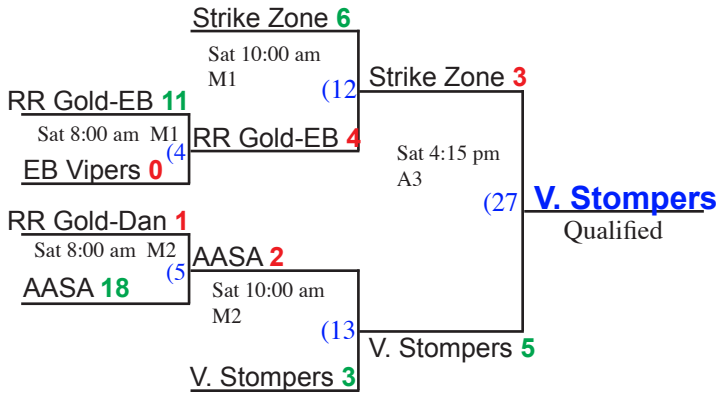

2010 Premier Girls 16U Fastpitch National Qualifier

June 26-27, 2010

Winner's Bracket

22 Teams

- M1 = McNair Field #1
- M2 = McNair Field #2
- M3 = McNair Field #3
- M4 = McNair Field #4
- A1 = Arnaiz Stadium #1
- A2 = Arnaiz Stadium #2
- A3 = Arnaiz Stadium #3
- A4 = Arnaiz Stadium #4