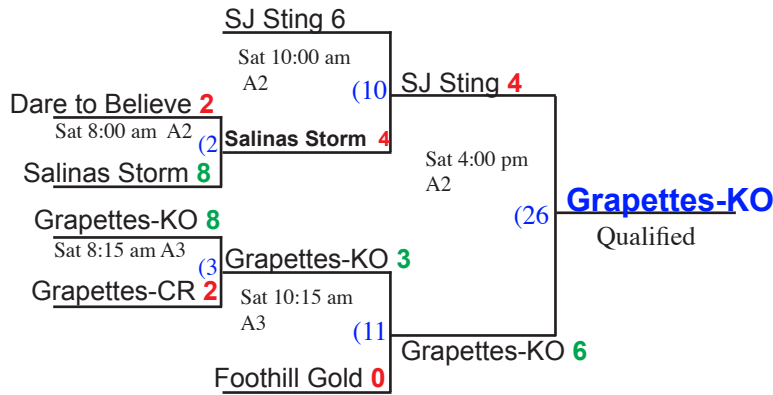

2010 Premier Girls 16U Fastpitch National Qualifier

June 26-27, 2010

Winner's Bracket

22 Teams

- M1 = McNair Field #1
- M2 = McNair Field #2
- M3 = McNair Field #3
- M4 = McNair Field #4
- A1 = Arnaiz Stadium #1
- A2 = Arnaiz Stadium #2
- A3 = Arnaiz Stadium #3
- A4 = Arnaiz Stadium #4