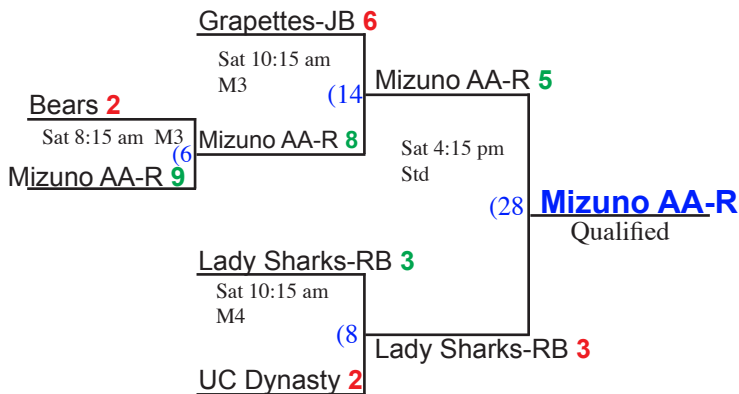

2010 Premier Girls 16U Fastpitch National Qualifier

June 26-27, 2010

Winner's Bracket

22 Teams

- M1 = McNair Field #1
- M2 = McNair Field #2
- M3 = McNair Field #3
- M4 = McNair Field #4
- A1 = Arnaiz Stadium #1
- A2 = Arnaiz Stadium #2
- A3 = Arnaiz Stadium #3
- A4 = Arnaiz Stadium #4